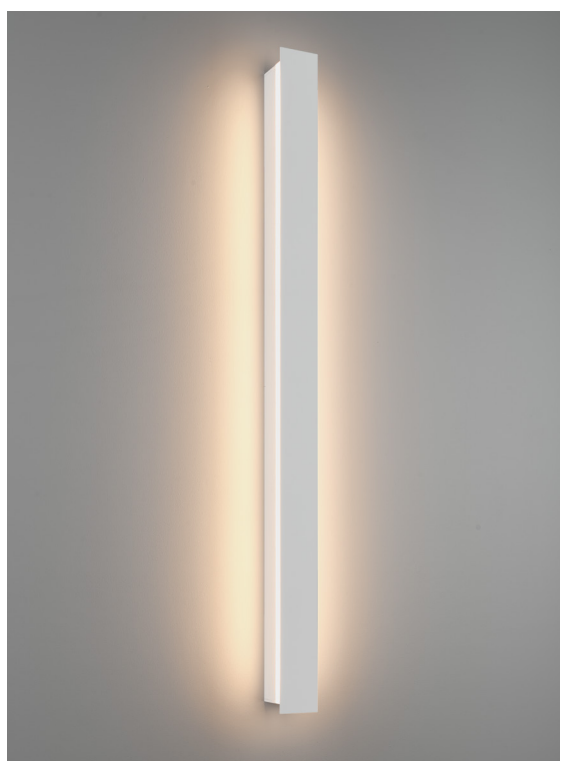

JOB NAME _____

CONTACT _____

ORDERING CODE _____

REFLEKT Indirect Wall

MOLTO LUCE
COLLECTION

DESCRIPTION

REFLEKT is a slim, indirect wall or ceiling linear accent fixture in 4 lengths with premium cubic pmma diffuser. Aluminum shield plate with black or white finish directs light toward the surface. 400 lm plf in 30K or 35K CCT and 90CRI.

HOUSING

- Extruded aluminum in white or black finish.

MOUNTING

- Surface mount - wall or ceiling with integrated driver.

ELECTRICAL/CONTROLS

- 120Vac input, 50/60Hz
- 11, 17, 22, 27 watt systems
- 1-10V dimming to 1%

LED INFO

- Luminus MP3014 LED:
SDCM = 3-step MacAdam Ellipse, Lumen Maintenance: L₇₀ > 50,000 hrs

ORDERING CODE

SERIES	WALL	indoor wall sconce
TYPE	RFT	reflekt
SIZE	11 17 22 27	11W, 770 lm, 23.5" 17W, 980 lm, 34.5" 22W, 1470 lm, 45.5" 27W, 1680 lm, 56.5"
CCT	30K 35K	3000K (1.00) 3500K (1.04)
CRI	90	90 CRI
FINISH	BK WH	black white