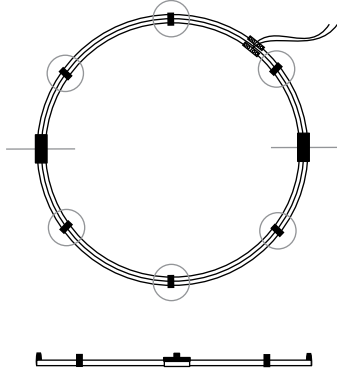

### 5ft Ring Includes

- 2 x Track sections
- 2 x Track Connectors
- 6 x Cord Suspensions
- 1 x Power Feed
- single 300VA circuit

### 7ft 6" Ring Includes

- 3 x Track sections
- 3 x Track Connectors
- 9 x Cord Suspensions
- 1 x Power Feed
- single 300VA circuit

### Description

The VIA Ring is a suspended ring system available in 5ft, 7ft 6in, or 10ft diameter. Add any VIA compatible fixtures to complete the chandelier.

### Ordering Codes

Follow the steps to specify,

example:

1 Base Number	2 Diameter	3 Finish
160 VIA Ring	110 5ft diameter 120 7ft 6" diameter 130 10ft diameter	ch chrome mc matte chrome