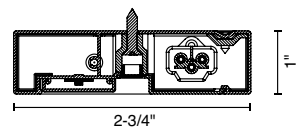

Job Name:

Contact:

Ordering Code:

Fixture Type:

wUndercab CCT Select

Description

The LED wUndercab by Bruck is a low profile LED line voltage under cabinet light offered in 120V. It is offered in 5 lengths to accommodate standard under cabinet sizes. wUndercab has ZERO pixelation with premium and efficient opal diffuser for even illumination. This direct wire or plug in under cabinet task fixture can be directly connected or with a flex connector available in lengths from 6" to 72". Easy access key hole door with knockouts. A standard occupancy sensor integrated wire box is offered with 3 way switching. Rocker switch is in 120V only. Available in white or antique bronze finishes.

Housing

Extruded aluminum housing with rear knockouts for wiring.

Mounting

Quick installation via captive screws

Electrical/Controls

- 120Vac, 50/60Hz input, Electronic 60V driver
- Linkable up to 300W
- 485 lumens per foot
- Protections: Short circuit, over current, over voltage, over temperature
- 120V dimmable (incandescent)
- Recommended, Lutron DV-600P (tested) or comparable

LED Info

- LED: 2835H
- CCT: 3000K, 3500K, 4000K selectable CCT
- CRI: > 90CRI
- Duv: +/- 0.001
- SDCM: 3-step MacAdam Ellipse
- Lumen Maintenance: L₇₀ > 50,000 hrs
- Warranty: 5 year limited fixture warranty

Listings

- ETLus Listed to UL1598 and UL153 (suitable for dry locations only)
- cETL Listed to CSA C22.2 #250.0 and #9.0
- JA8, Title 24 certified (2019 standard)
- Energy Star certified

Ordering Codes

Follow the steps to specify your fixture, example: 138546 - 16 - 3CCT - 90 - 120 - WH

Part Number	Length	CCT	CRI	Voltage	Finish
138546 LED	8 8-3/4"	3CCT 3000K	90 90CRI	120 120V	BZ bronze
	12 12-3/8"	3500K			WH white
	16 16-3/8"	4000K			
	24 24-3/8"				
	32 32-38"