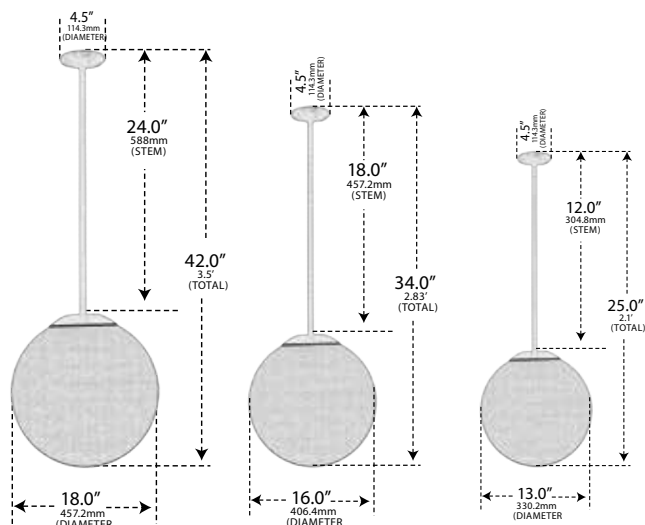

D7500

DROP DOWN GLOBE CEILING FIXTURE

- ▶ **Base Material:** Powder Coated Cast Aluminum
- ▶ **Globe:** White, Heat Resistant, Polyethylene Globe
- ▶ **Available Base Finish:** Black, Verde Green, White
- ▶ **Available Stem Lengths:** 12", 18", 24" (Please Specify When Ordering)
- ▶ **ETL Approved**

MODEL NUMBER	LAMP TYPE	ILLUMINANT TYPE	WATTS (W)	VOLTS (V)	DIAMETER	LAMP(S) INCLUDED?
D7500**	A-Type	Incandescent	60	120	13"	NO
D7501**	A-Type	Incandescent	60	120	16"	NO
D7502**	A-Type	Incandescent	60	120	18"	NO
D7503	S13-GU24	Fluorescent	13	120	13"	YES
D7504	S13-GU24	Fluorescent	13	120	16"	YES
D7505	S13-GU24	Fluorescent	13	120	18"	YES
D7506	S26-GU24	Fluorescent	26	120	13"	YES
D7507	S26-GU24	Fluorescent	26	120	16"	YES
D7508	S26-GU24	Fluorescent	26	120	18"	YES
D7509	HID	HPS	35	120	16"	YES
D7510	HID	HPS	35	120	18"	YES
D7511	HID	MH	35	120	16"	YES
D7512	HID	MH	35	120	18"	YES
D7513	HID	HPS	50	120	16"	YES
D7514	HID	HPS	50	120	18"	YES
D7515	HID	MH	50	120	16"	YES
D7516	HID	MH	50	120	18"	YES
D7517	HID	HPS	70	120	18"	YES
D7518	HID	MH	70	120	18"	YES

**AVAILABLE IN 16W LED Add -LED16 to Model Number
 **AVAILABLE IN 30W LED Add -LED30 to Model Number

Overall Dimensions:
 See specs above

Weight (Globe): 13": 2.30 lbs, 16": 3.04 lbs, 18": 4.28 lbs
 Weight (Stem w/Cover): 12" - .38 lbs, 18" - .52 lbs, 24" - .60 lbs
 Box Dimensions: n/a