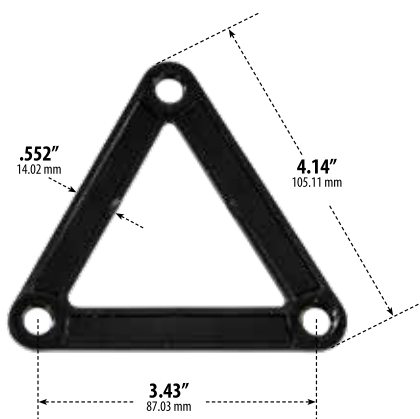

D860-LED20

PATH, WALKWAY, DRIVEWAY and ENTRANCE AREA BOLLARD

ANCHOR BOLT

TEMPLATE

Overall Dimensions:
6.30"W x 39.17"H x 6.30"D

Maximum Height: 39.17"
Width: 6.30"
Maximum Depth: 6.30"

Weight: 10lbs 8oz (FIXTURE), 12lbs 8oz (wBOX)
Box Dimensions: 40.00"L x 6.75"W x 7.00"H

- ▶ **Material:** Powder Coated Cast Aluminum
- ▶ **Lens:** Clear, Heat Resistant, PC Diffuser
- ▶ **Available Finish:** Black, Bronze, Verde Green
- ▶ **Lumens:** 1107Lm
- ▶ **Color Temperature:** 4000K
- ▶ **ETL Approved**

MODEL NUMBER	LAMP TYPE	ILLUMINANT TYPE	WATTS (W)	VOLTS (V)	LAMP(S) INCLUDED?
D860-LED20	LED BOARD	2835 LEDs	20	120-277	YES

DABMAR LIGHTING INCORPORATED

2140 Eastman Ave . Oxnard, CA 93030 . 805.604.9090 . f: 805.604.9050 . www.dabmar.com