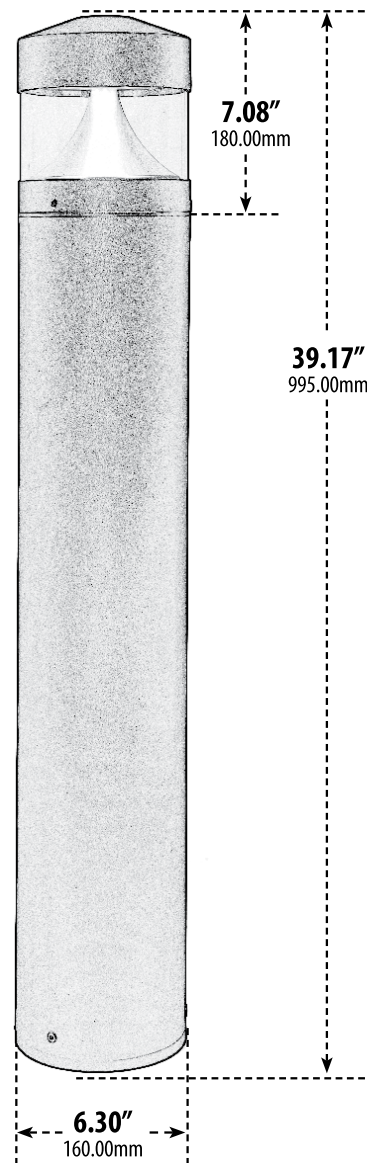

D860-LED20

PATH, WALKWAY, DRIVEWAY and ENTRANCE AREA BOLLARD

ANCHOR BOLT

TEMPLATE

Overall Dimensions:
6.30"W x 39.17"H x 6.30"D

Maximum Height: 39.17"
Width: 6.30"
Maximum Depth: 6.30"

Weight: 10lbs 8oz (FIXTURE), 12lbs 8oz (wBOX)
Box Dimensions: 40.00"L x 6.75"W x 7.00"H

- ▶ **Material:** Powder Coated Cast Aluminum
- ▶ **Lens:** Clear, Heat Resistant, PC Diffuser
- ▶ **Available Finish:** Black, Bronze, Verde Green
- ▶ **Lumens:** 1107Lm
- ▶ **Color Temperature:** 4000K
- ▶ **ETL Approved**

MODEL NUMBER	LAMP TYPE	ILLUMINANT TYPE	WATTS (W)	VOLTS (V)	LAMP(S) INCLUDED?
D860-LED20	LED BOARD	2835 LEDs	20	120-277	YES

DABMAR LIGHTING INCORPORATED

2140 Eastman Ave . Oxnard, CA 93030 . 805.604.9090 . f: 805.604.9050 . www.dabmar.com