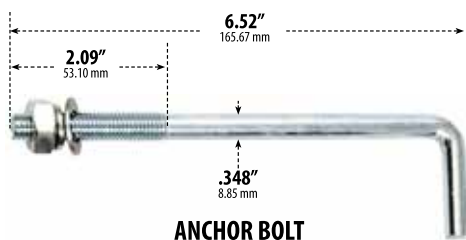

D860-LED20

PATH, WALKWAY, DRIVEWAY and ENTRANCE AREA BOLLARD

ANCHOR BOLT

TEMPLATE

Overall Dimensions:
6.30"W x 39.17"H x 6.30"D

Maximum Height: 39.17"
Width: 6.30"
Maximum Depth: 6.30"

Weight: 10lbs 8oz (FIXTURE), 12lbs 8oz (wBOX)
Box Dimensions: 40.00"L x 6.75"W x 7.00"H

- ▶ **Material:** Powder Coated Cast Aluminum
- ▶ **Lens:** Clear, Heat Resistant, PC Diffuser
- ▶ **Available Finish:** Black, Bronze, Verde Green
- ▶ **Lumens:** 1107Lm
- ▶ **Color Temperature:** 4000K
- ▶ **ETL Approved**