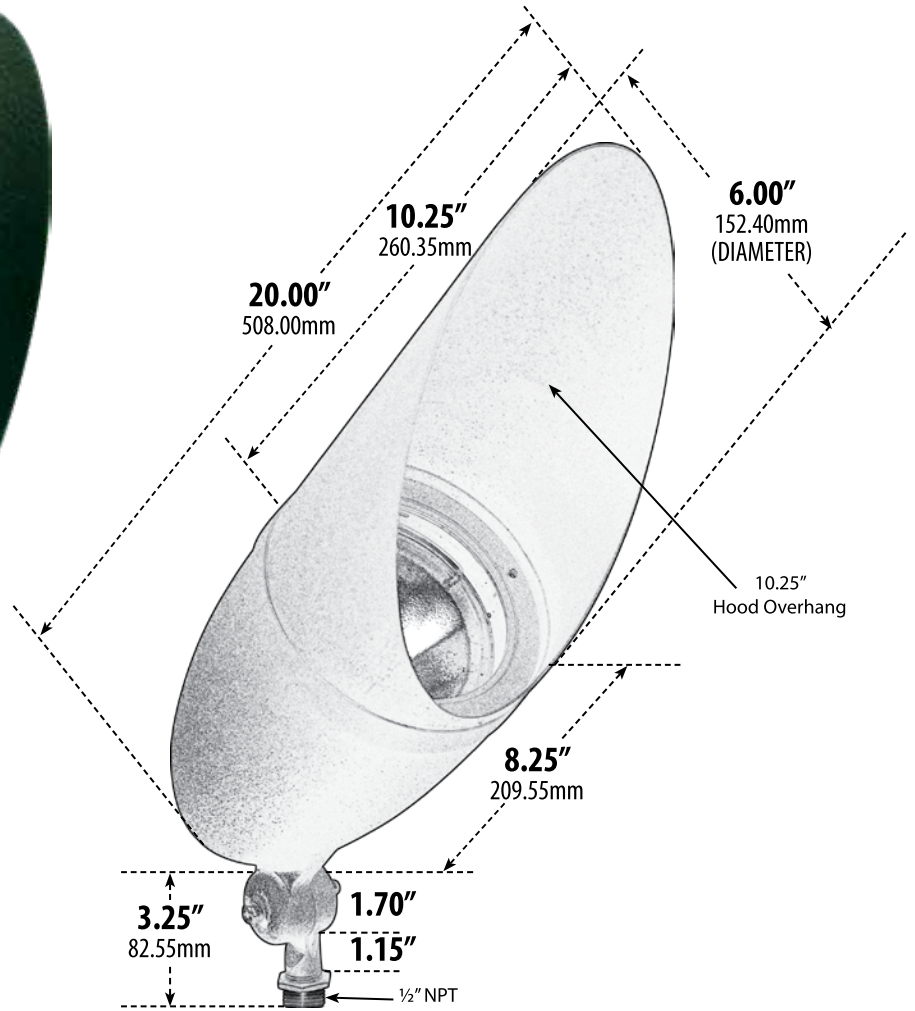

DPR41-HOOD

DIRECTIONAL SPOT LIGHT WITH HOOD

- ▶ **Material:** Powder Coated Cast Aluminum
- ▶ **Lens:** Clear, Heat Resistant, Tempered Glass
- ▶ **Lamp:** PAR38 (90W Maximum)

MODEL NUMBER	LAMP TYPE	ILLUMINANT TYPE	WATTS (W)	VOLTS (V)	LAMP(S) INCLUDED?
DPR41-HOOD	PAR38	INCANDESCENT	90	120	NO
DPR41-HOOD-LED18F	PAR38-LED	LED FLOOD	18	120-277	YES
DPR41-HOOD-LED18S	PAR38-LED	LED SPOT	18	120-277	YES
DPR41-HOOD-LED12-RGBW	PAR38-LED	LED SPOT	18	120-277	YES

- ▶ **Adjustable Knuckle with 1/2" NPT**
- ▶ **Ground Spike Available:** LV-S6 (sold separately)
- ▶ **Available Color:** Black, Bronze, Green, Verde Green
- ▶ **RGBW Lamp Requires/Remote:** P-RMT-DL-MR16-LED-4W-MC (sold separately)
- ▶ **ETL Approved**

Overall Dimensions:
8.00"H x 6.00"W x 21.00"D

Maximum Height: 20.00"
Minimum Height: 13.50"
Maximum Depth: 21.00"
Minimum Depth: 7.50"

Weight: 4.2 lbs
Approximate Wire Length: 7"
Box Dimensions:
22.00"H x 6.25"W x 6.25"D