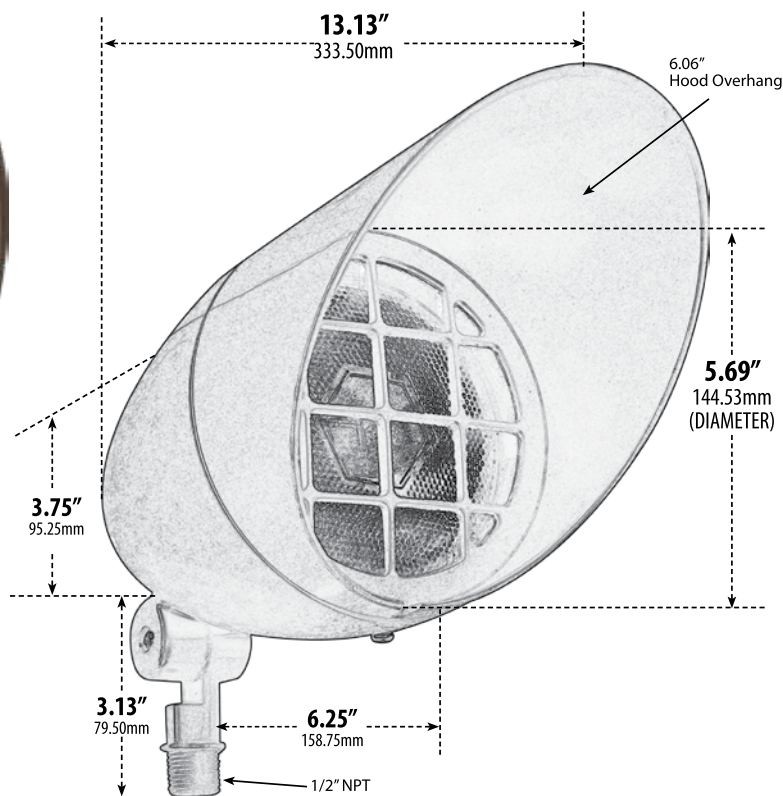

FG23

DIRECTIONAL SPOT LIGHT WITH HOOD

- ▶ **Material:** Fiberglass
- ▶ **Lens:** Clear, Heat Resistant, Tempered Glass
- ▶ **Lamp:** PAR38 (90W Maximum)

MODEL NUMBER	LAMP TYPE	ILLUMINANT TYPE	WATTS (W)	VOLTS (V)	LAMP(S) INCLUDED?
FG23	PAR38	INCANDESCENT	90	120	NO
FG23-LED18F	PAR38-LED	LED FLOOD	18	120-277	YES
FG23-LED18S	PAR38-LED	LED SPOT	18	120-277	YES
FG23-LED12-RGBW	A23-LED	LED	12	85-265	YES

- ▶ **Adjustable Knuckle with 1/2" NPT**
- ▶ **Ground Spike Available:** LV-S6 (sold separately)
- ▶ **Available Color:** Black, Bronze
- ▶ **RGBW Lamp Requires/Remote:** P-RMT-DL-MR16-LED-4W-MC (sold separately)
- ▶ **ETL Approved**

LED Available in Warm or Cool White

Overall Dimensions:
7.50"H x 5.69"W x 13.13"D

Maximum Height: 15.75"
Minimum Height: 7.50"
Width: 3.25"
Maximum Depth: 13.13"
Minimum Depth: 6.00"

Weight: 2.2 lbs
Approximate Wire Length: 14"
Box Dimensions:
12.75"H x 6.88"W x 6.88"D