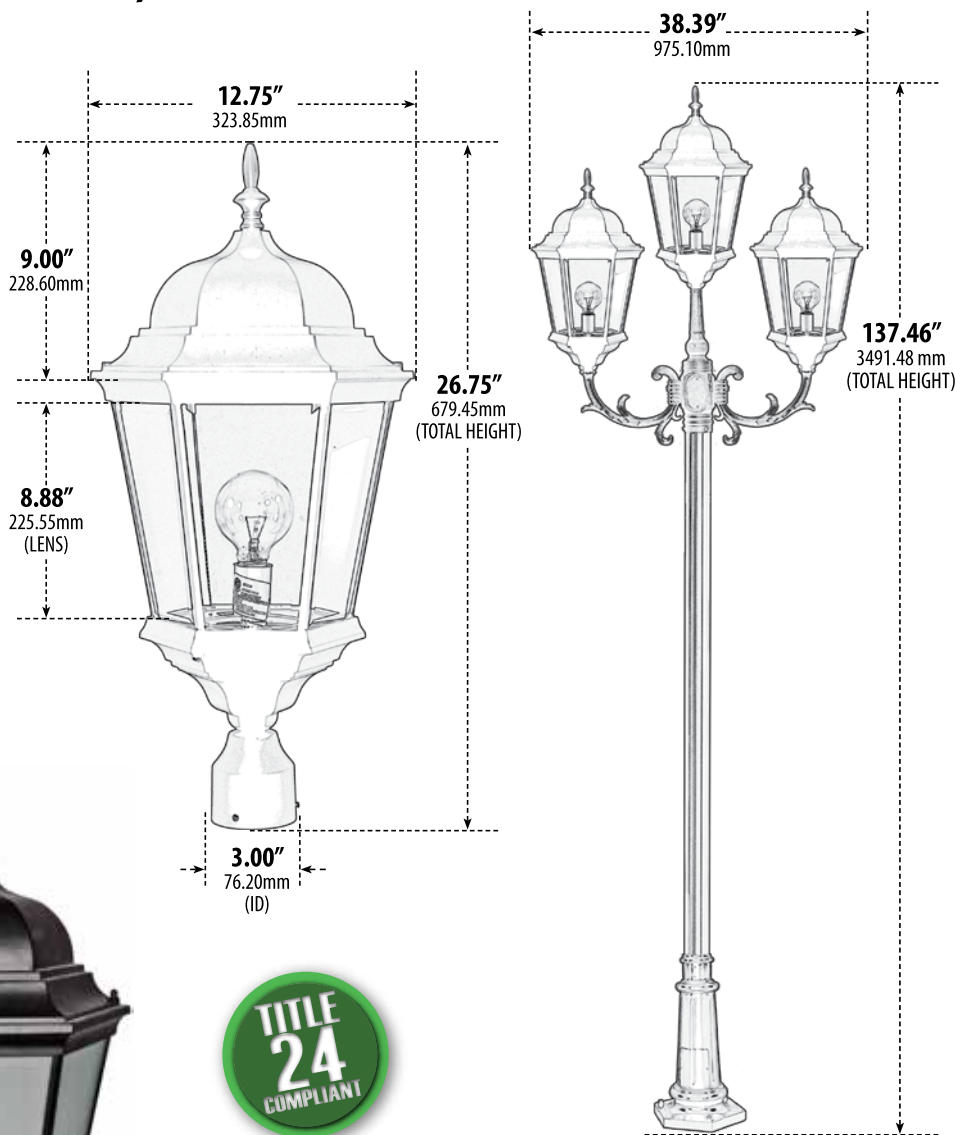

GM2303

POST, POST TOP

Also Available in Frosted Lens

- ▶ **Material:** Powder Coated Cast Aluminum
- ▶ **Lens:** Clear or Frosted, Heat Resistant, Tempered Beveled Glass
- ▶ **Available Finish:** Black, Bronze, White, Verde Green
- ▶ **ETL Approved**

MODEL NUMBER	LAMP TYPE	ILLUMINANT TYPE	WATTS (W)	VOLTS (V)	LAMP(S) INCLUDED?
GM2303**	A-Type	Incandescent	3 x 60	120	NO
GM2306	S13-GU24	Fluorescent	3 x 13	120	YES
GM2307	S26-GU24	Fluorescent	3 x 26	120	YES

**AVAILABLE IN 30W LED Add -LED30 to Model Number

Overall Dimensions:
137.46"H x 38.39"W x 12.75"D

Weight: 50.18 lbs

DABMAR
LIGHTING
DABMAR LIGHTING INCORPORATED

2140 Eastman Ave . Oxnard, CA 93030 . 805.604.9090 . f: 805.604.9050 . www.dabmar.com