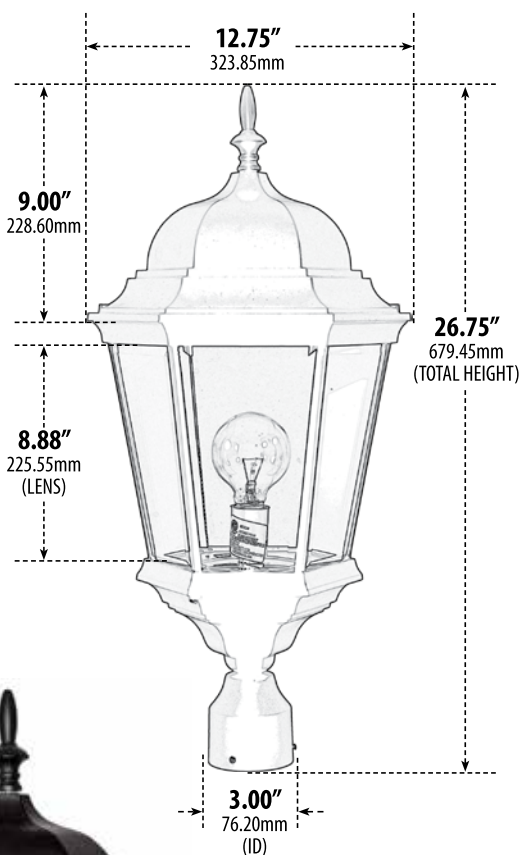

GM2305

POST, POST TOP

Also Available in Frosted Lens

- ▶ **Material:** Powder Coated Cast Aluminum
- ▶ **Lens:** Clear or Frosted, Heat Resistant, Tempered Beveled Glass
- ▶ **Available Finish:** Black, Bronze, White, Verde Green
- ▶ **ETL Approved**

MODEL NUMBER	LAMP TYPE	ILLUMINANT TYPE	WATTS (W)	VOLTS (V)	LAMP(S) INCLUDED?
GM2305**	A-Type	Incandescent	5 x 60	120	NO
GM2308	S13-GU24	Fluorescent	5 x 13	120	YES
GM2309	S26-GU24	Fluorescent	5 x 26	120	YES

**AVAILABLE IN 30W LED Add -LED30 to Model Number

Overall Dimensions:
137.46"H x 38.39"W x 38.39"D

Weight: 68.06 lbs

DABMAR
LIGHTING
DABMAR LIGHTING INCORPORATED

2140 Eastman Ave . Oxnard, CA 93030 . 805.604.9090 . f: 805.604.9050 . www.dabmar.com