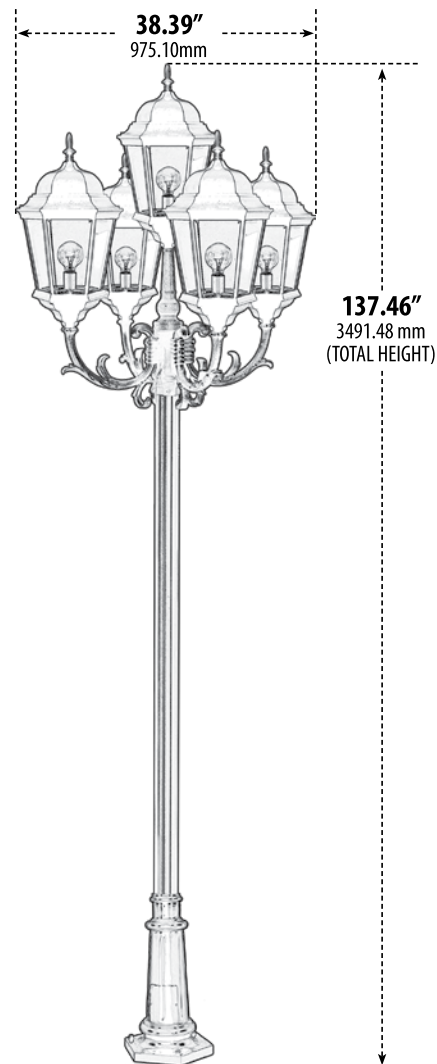

GM2305

POST, POST TOP

Also Available in Frosted Lens

- ▶ **Material:** Powder Coated Cast Aluminum
- ▶ **Lens:** Clear or Frosted, Heat Resistant, Tempered Beveled Glass
- ▶ **Available Finish:** Black, Bronze, White, Verde Green
- ▶ **ETL Approved**

MODEL NUMBER	LAMP TYPE	ILLUMINANT TYPE	WATTS (W)	VOLTS (V)	LAMP(S) INCLUDED?
GM2305**	A-Type	Incandescent	5 x 60	120	NO
GM2308	S13-GU24	Fluorescent	5 x 13	120	YES
GM2309	S26-GU24	Fluorescent	5 x 26	120	YES

**AVAILABLE IN 30W LED Add -LED30 to Model Number

Overall Dimensions:
137.46"H x 38.39"W x 38.39"D

Weight: 68.06 lbs

DABMAR
LIGHTING
DABMAR LIGHTING INCORPORATED

2140 Eastman Ave . Oxnard, CA 93030 . 805.604.9090 . f: 805.604.9050 . www.dabmar.com