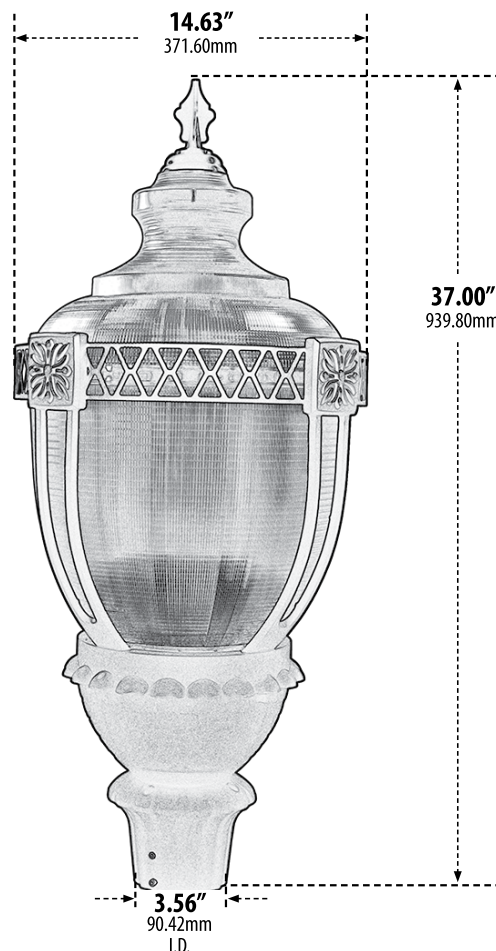

GM660

LARGE POST TOP FIXTURE

P-RDR-GM02
3" Reducer from 3.5" to fit 3" Post
(sold separately)

- ▶ **Material:** Powder Coated Cast Aluminum
- ▶ **Lens:** Clear, Prismatic, Heat Resistant, Polycarbonate
- ▶ **Available Finish:** Black, Bronze, Verde Green
- ▶ **ETL Approved**

**AVAILABLE IN 75W LED Add -LED75 to Model Number

**AVAILABLE IN 120W LED Add -LED120 to Model Number

Overall Dimensions:

37.00"H x 14.63"W x 14.63"D

Weight: 15.4 lbs

Box Dimensions:

16.50"H x 16.50"W x 30.50"D