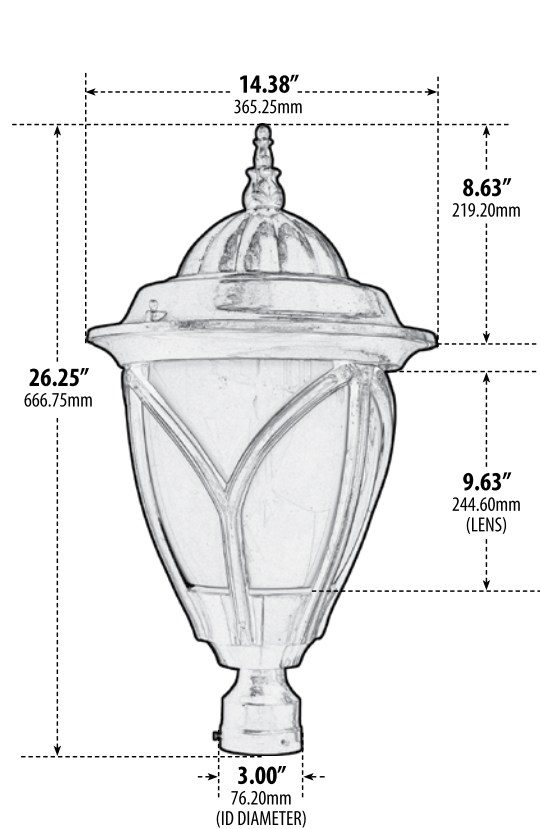

GM7150

FIVE HEAD POST LIGHT FIXTURE

- ▶ **Material:** Powder Coated Cast Aluminum
- ▶ **Lens:** White, Heat Resistant, Polycarbonate Lens
- ▶ **Available Finish:** Black, Bronze, Verde Green
- ▶ **ETL Approved**

MODEL NUMBER	LAMP TYPE	ILLUMINANT TYPE	WATTS (W)	VOLTS (V)	LAMP(S) INCLUDED?
GM7150**	A-Type	Incandescent	5 x 60	120	NO
GM7151	Tubular Med	Fluorescent	5 x 50	120	YES
GM7152	HID	HPS	5 x 35	120	YES
GM7153	HID	HPS	5 x 50	120	YES
GM7153-MT	HID	HPS	5 x 50	MT	YES
GM7154	HID	HPS	5 x 70	120	YES
GM7154-MT	HID	HPS	5 x 70	MT	YES
GM7155	HID	MH	5 x 50	120	YES
GM7155-MT	HID	MH	5 x 50	MT	YES
GM7156	HID	MH	5 x 70	120	YES
GM7156-MT	HID	MH	5 x 70	MT	YES

**AVAILABLE IN 30W LED Add -LED30 to Model Number

Overall Dimensions:
192.87"H x 40.05"W x 40.05"D

Weight: 136.10 lbs

DABMAR
LIGHTING

DABMAR LIGHTING INCORPORATED

2140 Eastman Ave . Oxnard, CA 93030 . 805.604.9090 . f: 805.604.9050 . www.dabmar.com