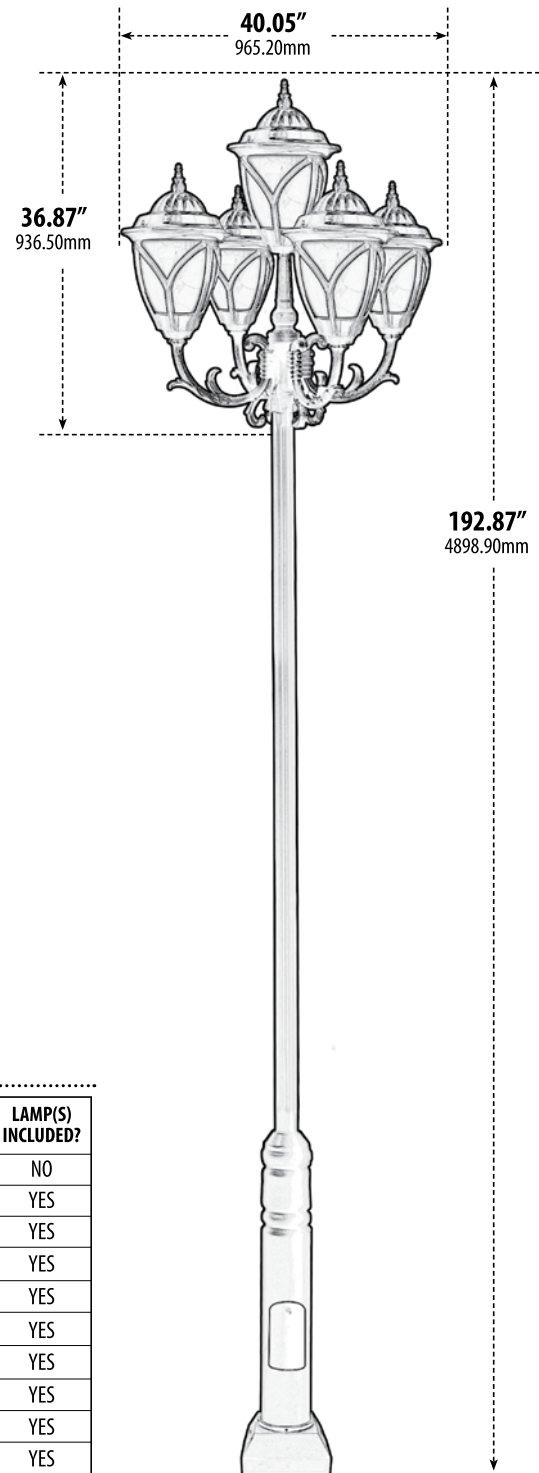

GM7150

FIVE HEAD POST LIGHT FIXTURE

- ▶ **Material:** Powder Coated Cast Aluminum
- ▶ **Lens:** White, Heat Resistant, Polycarbonate Lens
- ▶ **Available Finish:** Black, Bronze, Verde Green
- ▶ **ETL Approved**

MODEL NUMBER	LAMP TYPE	ILLUMINANT TYPE	WATTS (W)	VOLTS (V)	LAMP(S) INCLUDED?
GM7150**	A-Type	Incandescent	5 x 60	120	NO
GM7151	Tubular Med	Fluorescent	5 x 50	120	YES
GM7152	HID	HPS	5 x 35	120	YES
GM7153	HID	HPS	5 x 50	120	YES
GM7153-MT	HID	HPS	5 x 50	MT	YES
GM7154	HID	HPS	5 x 70	120	YES
GM7154-MT	HID	HPS	5 x 70	MT	YES
GM7155	HID	MH	5 x 50	120	YES
GM7155-MT	HID	MH	5 x 50	MT	YES
GM7156	HID	MH	5 x 70	120	YES
GM7156-MT	HID	MH	5 x 70	MT	YES

**AVAILABLE IN 30W LED Add -LED30 to Model Number

Overall Dimensions:
192.87"H x 40.05"W x 40.05"D

Weight: 136.10 lbs

DABMAR
LIGHTING

DABMAR LIGHTING INCORPORATED

2140 Eastman Ave . Oxnard, CA 93030 . 805.604.9090 . f: 805.604.9050 . www.dabmar.com