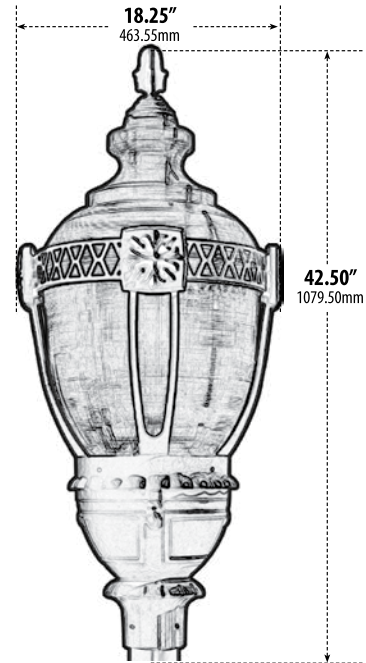

GM8030 - GM8039

CLEAR TOP ACORN POST FIXTURE

- ▶ **Material:** Powder Coated Cast Aluminum
- ▶ **Lens:** Clear, Prismatic, Heat Resistant, Polycarbonate
- ▶ **Available Finish:** Black, Bronze, Verde Green
- ▶ **ETL Approved**

| MODEL NUMBER | LAMP TYPE | ILLUMINANT TYPE | WATTS (W) | VOLTS (V) | LAMP(S) INCLUDED? |
|--------------|-----------|-----------------|-----------|-----------|-------------------|
| GM8030-INC | A-Type | Incandescent | 150 | 120 | NO |
| GM8030** | HID | HPS | 70 | 120 | YES |
| GM8030-MT | HID | HPS | 70 | MT | YES |
| GM8031 | HID | HPS | 100 | 120 | YES |
| GM8031-MT | HID | HPS | 100 | MT | YES |
| GM8032 | HID | HPS | 150 | 120 | YES |
| GM8032-MT | HID | HPS | 150 | MT | YES |
| GM8033 | HID | MH | 70 | 120 | YES |
| GM8033-MT | HID | MH | 70 | MT | YES |
| GM8034 | HID | MH | 100 | 120 | YES |
| GM8034-MT | HID | MH | 100 | MT | YES |
| GM8035 | HID | MH | 150 | 120 | YES |
| GM8035-MT | HID | MH | 150 | MT | YES |
| GM8036 | HID | MH | 175 | 120 | YES |
| GM8036-MT | HID | MH | 175 | MT | YES |
| GM8037 | HID | MH | 50 | 120 | YES |
| GM8037-MT | HID | MH | 50 | MT | YES |
| GM8038 | HID | HPS | 35 | 120 | YES |
| GM8039 | HID | HPS | 50 | 120 | YES |
| GM8039-MT | HID | HPS | 50 | MT | YES |

**AVAILABLE IN 75W LED Add -LED75 to Model Number

**AVAILABLE IN 120W LED Add -LED120 to Model Number

Overall Dimensions:
159.00"H x 18.25"W x 18.25"D

Weight: 77.5 lbs

DABMAR
LIGHTING

DABMAR LIGHTING INCORPORATED