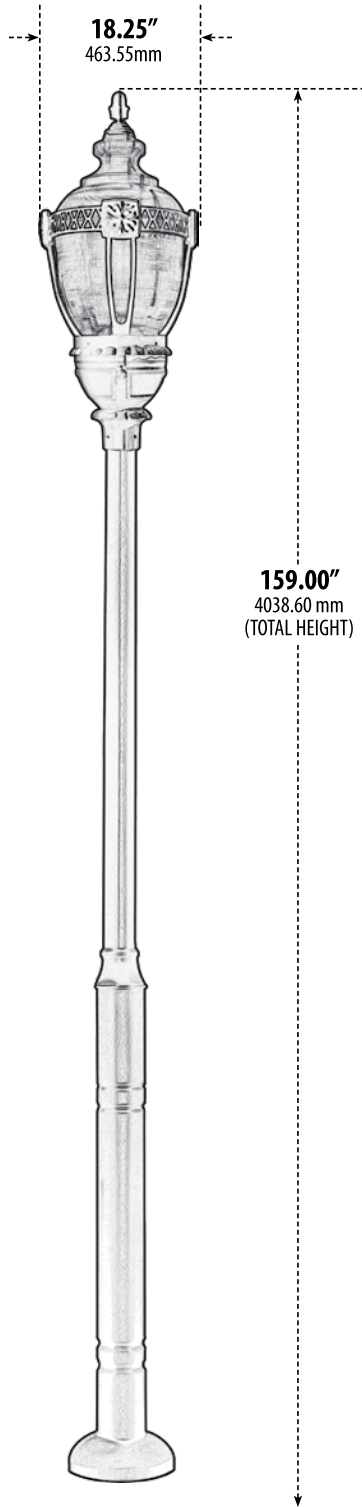

GM8030 - GM8039

CLEAR TOP ACORN POST FIXTURE

- ▶ **Material:** Powder Coated Cast Aluminum
- ▶ **Lens:** Clear, Prismatic, Heat Resistant, Polycarbonate
- ▶ **Available Finish:** Black, Bronze, Verde Green
- ▶ **ETL Approved**

| MODEL NUMBER | LAMP TYPE | ILLUMINANT TYPE | WATTS (W) | VOLTS (V) | LAMP(S) INCLUDED? |
|--------------|-----------|-----------------|-----------|-----------|-------------------|
| GM8030-INC | A-Type | Incandescent | 150 | 120 | NO |
| GM8030** | HID | HPS | 70 | 120 | YES |
| GM8030-MT | HID | HPS | 70 | MT | YES |
| GM8031 | HID | HPS | 100 | 120 | YES |
| GM8031-MT | HID | HPS | 100 | MT | YES |
| GM8032 | HID | HPS | 150 | 120 | YES |
| GM8032-MT | HID | HPS | 150 | MT | YES |
| GM8033 | HID | MH | 70 | 120 | YES |
| GM8033-MT | HID | MH | 70 | MT | YES |
| GM8034 | HID | MH | 100 | 120 | YES |
| GM8034-MT | HID | MH | 100 | MT | YES |
| GM8035 | HID | MH | 150 | 120 | YES |
| GM8035-MT | HID | MH | 150 | MT | YES |
| GM8036 | HID | MH | 175 | 120 | YES |
| GM8036-MT | HID | MH | 175 | MT | YES |
| GM8037 | HID | MH | 50 | 120 | YES |
| GM8037-MT | HID | MH | 50 | MT | YES |
| GM8038 | HID | HPS | 35 | 120 | YES |
| GM8039 | HID | HPS | 50 | 120 | YES |
| GM8039-MT | HID | HPS | 50 | MT | YES |

**AVAILABLE IN 75W LED Add -LED75 to Model Number

**AVAILABLE IN 120W LED Add -LED120 to Model Number

Overall Dimensions:
159.00"H x 18.25"W x 18.25"D

Weight: 77.5 lbs

DABMAR
LIGHTING

DABMAR LIGHTING INCORPORATED