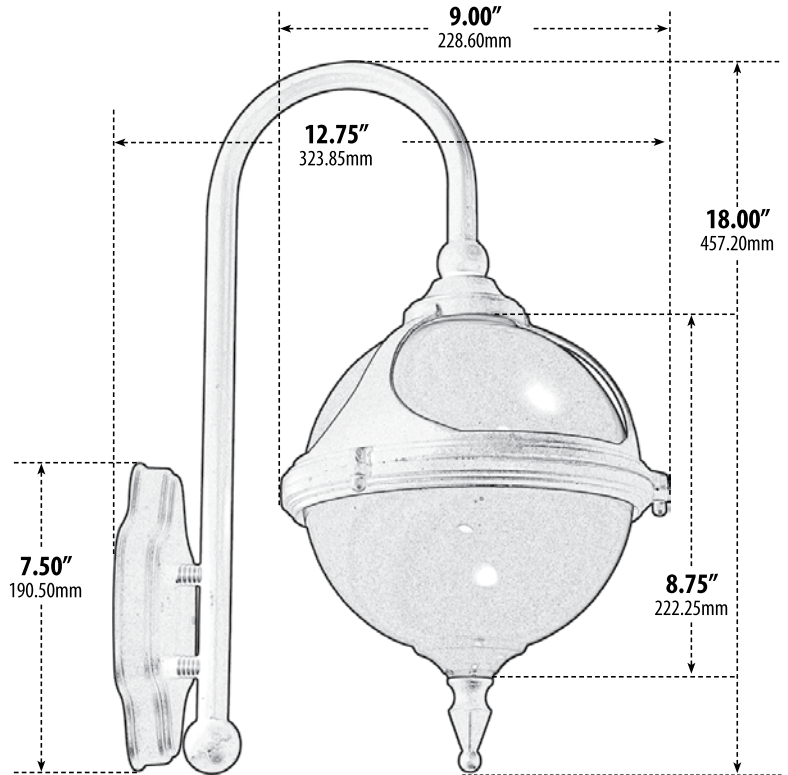

GM986

WALL FIXTURE

- ▶ **Material:** Powder Coated Cast Aluminum
- ▶ **Globe:** White, Heat Resistant, Polycarbonate
- ▶ **Available Finish:** Black, White, Verde Green
- ▶ **ETL Approved**

MODEL NUMBER	LAMP TYPE	ILLUMINANT TYPE	WATTS (W)	VOLTS (V)	LAMP(S) INCLUDED?
GM986**	A-Type	Incandescent	60	120	NO
GM981	S13-GU24	Fluorescent	13	120	YES
GM989	S26-GU24	Fluorescent	26	120	YES

**AVAILABLE IN 16W LED Add -LED16 to Model Number

Overall Dimensions:
18.00"H x 9.00"W x 12.75"D

Weight: 3.00 lbs
Approximate Wire Length: 5.00"
Box Dimensions:
18.63"H x 13.75"W x 9.38"D

Incandescent (No Lamp Included)
Maximum Wattage: 60 Watts