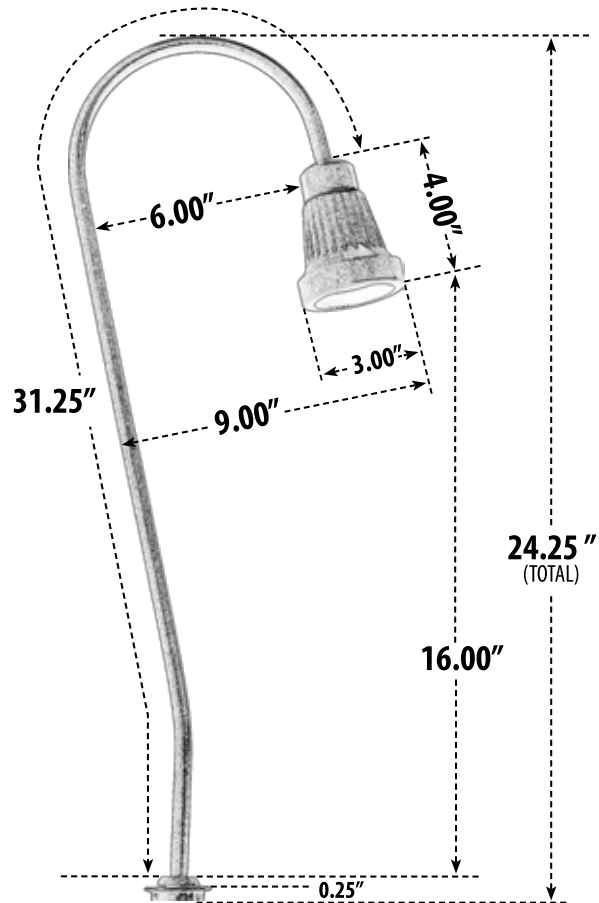

LV113

PATH, WALKWAY AND AREA LIGHT

- ▶ **Material:** Powder Coated Cast Aluminum
- ▶ **Lens:** Clear, Heat Resistant, Tempered Glass
- ▶ **Lamp:** MR16 Bi-Pin Base (50W Maximum) Available in 27K or 65K (LED)

Pre-wired with UL Listed Direct Burial Wire/Cable

- ▶ 1/2" NPT
- ▶ **Ground Spike Included for Installation**
- ▶ **Connector Available:** P-CN01 (sold separately)
- ▶ **RGBW Lamp Requires/Remote:** P-RMT-DL-MR16-LED-4W-MC (sold separately)
- ▶ **Available Finish:** Black, Green
- ▶ **ETL Approved**

Overall Dimensions:
24.25"H x 3.00"W x 9.00"D

Maximum Height: 24.25"
Width: 3.00"
Maximum Depth: 9.00"

Weight: 1.00 lbs
Approximate Wire Length: 24"
Box Dimensions:
24.75"H x 9.88"W x 3.13"D

DABMAR
LIGHTING