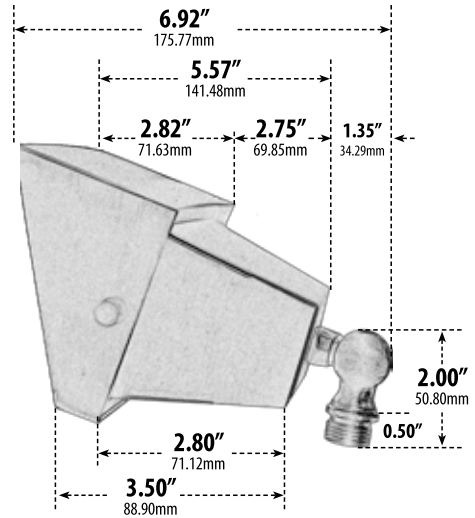

LV117

AREA FLOOD LIGHT WITH HOOD

- ▶ **Material:** Brass
- ▶ **Lens:** Clear, Heat Resistant, Tempered Glass
- ▶ **Lamp:** JC Bi-Pin Base (50W Maximum) Available in 30K or 64K (LED)

MODEL NUMBER	LAMP TYPE	ILLUMINANT TYPE	WATTS (W)	VOLTS (V)	LAMP(S) INCLUDED?
LV117	JC	HALOGEN	20	12	YES
LV-LED117	JC-LED	LED	2.5	12	YES

Pre-wired with UL Listed Direct Burial Wire/Cable

- ▶ **Adjustable Knuckle with 1/2" NPT**
- ▶ **Ground Spike Included for Installation**
- ▶ **Connector Available:** P-CN01 (sold separately)
- ▶ **Available Finish:** Copper, Antique Brass, Antique Bronze
- ▶ **ETL Approved**

Maximum Height: 8.00"
 Minimum Height: 4.50"
 Width: 5.15"
 Maximum Depth: 7.00"
 Minimum Depth: 5.50"

Weight: 1.4 lbs
 Approximate Wire Length: 17.0"
 Box Dimensions:
 5.63"W x 7.50"H x 5.38"D

DABMAR LIGHTING INCORPORATED