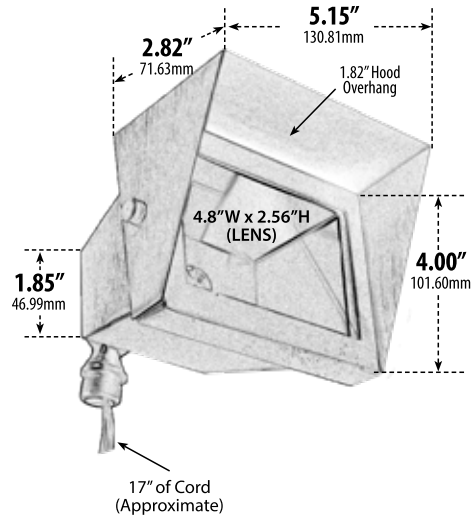

LV117

AREA FLOOD LIGHT WITH HOOD

- ▶ **Material:** Brass
- ▶ **Lens:** Clear, Heat Resistant, Tempered Glass
- ▶ **Lamp:** JC Bi-Pin Base (50W Maximum) Available in 30K or 64K (LED)

MODEL NUMBER	LAMP TYPE	ILLUMINANT TYPE	WATTS (W)	VOLTS (V)	LAMP(S) INCLUDED?
LV117	JC	HALOGEN	20	12	YES
LV-LED117	JC-LED	LED	2.5	12	YES

Pre-wired with UL Listed Direct Burial Wire/Cable

- ▶ **Adjustable Knuckle with 1/2" NPT**
- ▶ **Ground Spike Included for Installation**
- ▶ **Connector Available:** P-CN01 (sold separately)
- ▶ **Available Finish:** Copper, Antique Brass, Antique Bronze
- ▶ **ETL Approved**

Maximum Height: 8.00"
 Minimum Height: 4.50"
 Width: 5.15"
 Maximum Depth: 7.00"
 Minimum Depth: 5.50"

Weight: 1.4 lbs
 Approximate Wire Length: 17.0"
 Box Dimensions:
 5.63"W x 7.50"H x 5.38"D

DABMAR LIGHTING INCORPORATED