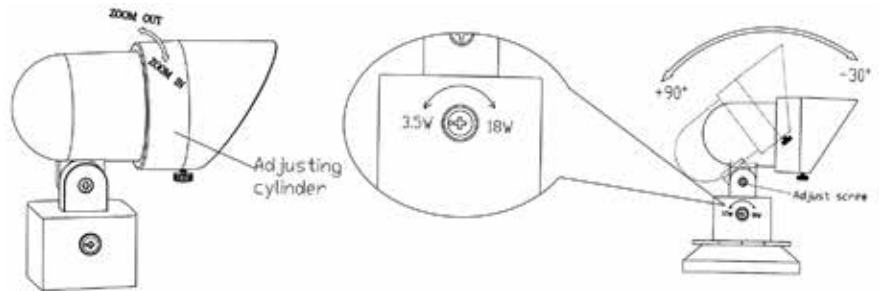

# LV134-LED18A

## ADJUSTABLE & DIMMABLE SPOT LIGHT

- ▶ **Material:** Cast Aluminum
- ▶ **Lens:** Clear, Heat Resistant, Tempered Glass
- ▶ **Lamp:** Integrated LED

| MODEL NUMBER | LAMP TYPE  | ILLUMINANT TYPE | WATTS (W) | VOLTS (V) | LAMP(S) INCLUDED? |
|--------------|------------|-----------------|-----------|-----------|-------------------|
| LV134-LED18A | INTEGRATED | LED             | 3.5-18    | 12        | YES               |

Pre-wired with UL Listed Direct Burial Wire/Cable

- ▶ **Maximum Lumens:** 900Lm
- ▶ **Color Temperature:** 4000K
- ▶ **Adjustable Dimming:** 3.5W to 18W
- ▶ **Adjustable Beam Angle:** 10° to 70°
- ▶ **Adjustable Angle:** 90° to -30°
- ▶ **Adjustable Knuckle with 1/2" NPT**
- ▶ **Ground Spike Included for Installation**
- ▶ **Connector Available:** P-CN01 (sold separately)
- ▶ **Available Finish:** Black, Bronze, Verde Green
- ▶ **UL Listed**

Overall Dimensions:  
6.44"H x 2.98"W x 6.19"D

Weight: 1 lb 15oz  
Weight w/Box: 2 lbs 9oz  
Approx Wire Length: 60"

Box Dimensions: 8.00"W x 7.50"H x 3.25"D

**DABMAR**  
LIGHTING

DABMAR LIGHTING INCORPORATED