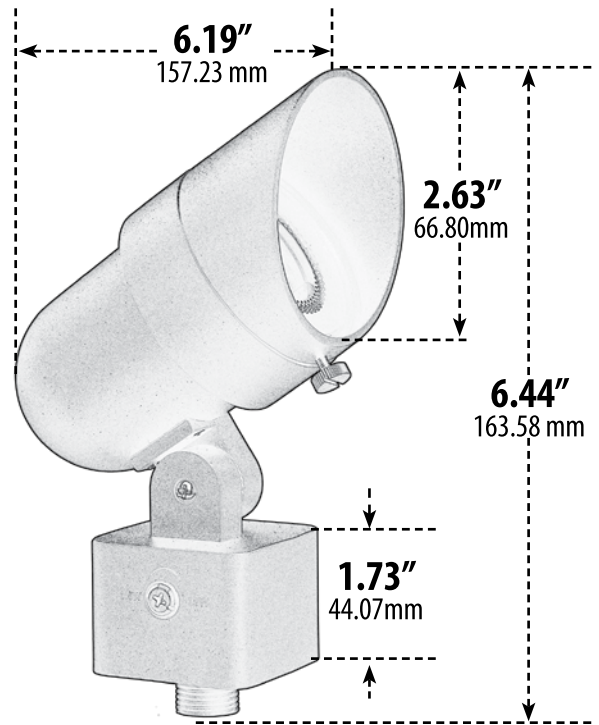

# LV134-LED18A

## ADJUSTABLE & DIMMABLE SPOT LIGHT

- ▶ **Material:** Cast Aluminum
- ▶ **Lens:** Clear, Heat Resistant, Tempered Glass
- ▶ **Lamp:** Integrated LED

| MODEL NUMBER | LAMP TYPE  | ILLUMINANT TYPE | WATTS (W) | VOLTS (V) | LAMP(S) INCLUDED? |
|--------------|------------|-----------------|-----------|-----------|-------------------|
| LV134-LED18A | INTEGRATED | LED             | 3.5-18    | 12        | YES               |

Pre-wired with UL Listed Direct Burial Wire/Cable

- ▶ **Maximum Lumens:** 900Lm
- ▶ **Color Temperature:** 4000K
- ▶ **Adjustable Dimming:** 3.5W to 18W
- ▶ **Adjustable Beam Angle:** 10° to 70°
- ▶ **Adjustable Angle:** 90° to -30°
- ▶ **Adjustable Knuckle with 1/2" NPT**
- ▶ **Ground Spike Included for Installation**
- ▶ **Connector Available:** P-CN01 (sold separately)
- ▶ **Available Finish:** Black, Bronze, Verde Green
- ▶ **UL Listed**

Overall Dimensions:  
6.44"H x 2.98"W x 6.19"D

Weight: 1 lb 15oz  
Weight w/Box: 2 lbs 9oz  
Approx Wire Length: 60"

Box Dimensions: 8.00"W x 7.50"H x 3.25"D

**DABMAR**  
LIGHTING

DABMAR LIGHTING INCORPORATED