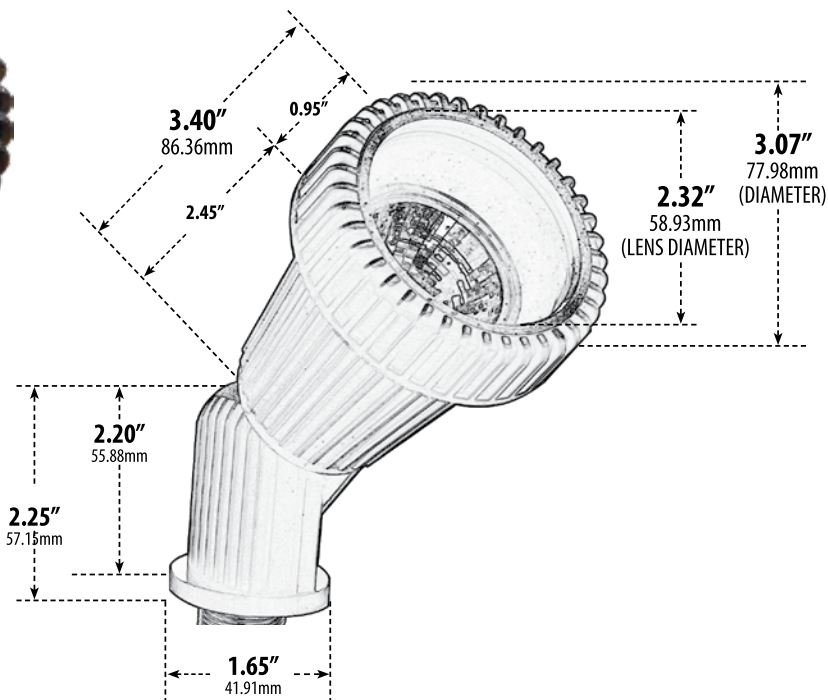

LV225

DIRECTIONAL SPOT LIGHT

- ▶ **Material:** Polybutylene Terephthalate
- ▶ **Lens:** Clear, Heat Resistant, Tempered Glass
- ▶ **Lamp:** MR16 Bi-Pin Base (20W Maximum) Available in 27K or 65K (LED)

MODEL NUMBER	LAMP TYPE	ILLUMINANT TYPE	WATTS (W)	VOLTS (V)	LAMP(S) INCLUDED?
LV225	MR16	HALOGEN	20	12	YES
LV225-LED3	MR16-LED	LED	3	12	YES
LV225-LED5	MR16-LED	LED	5	12	YES
LV225-LED7	MR16-LED	LED	7	12	YES
LV225-LED4-RGBW	MR16-LED	LED	4	12	YES

Pre-wired with UL Listed Direct Burial Wire/Cable

- ▶ **Adjustable Knuckle with 1/2" NPT**
- ▶ **Ground Spike Included for Installation**
- ▶ **RGBW Lamp Requires/Remote:** P-RMT-DL-MR16-LED-4W-MC (sold separately)
- ▶ **Connector Available:** P-CN01 (sold separately)
- ▶ **Available Color:** Black
- ▶ **ETL Approved**

Overall Dimensions:
5.75"H x 3.07"W x 5.50"D

Maximum Height: 6.00"
Minimum Height: 4.25"
Maximum Depth: 6.00"
Minimum Depth: 3.50"

Weight: 0.60
Approximate Wire Length: 20"
Box Dimensions:
8.63"H x 3.38"W x 2.88"D