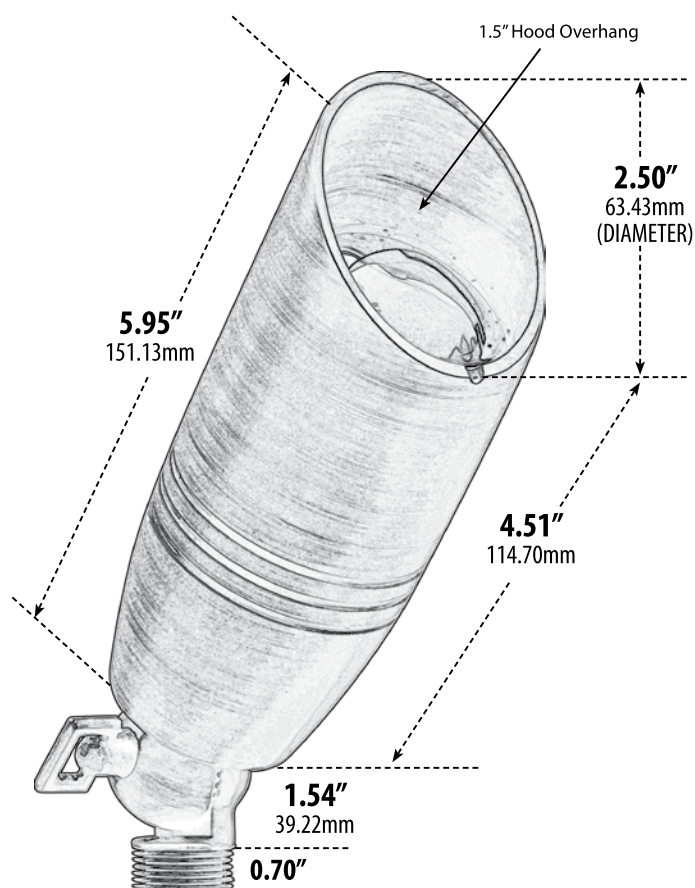

# LV235

## DIRECTIONAL SPOT LIGHT WITH HOOD

- ▶ **Material:** Brass
- ▶ **Lens:** Clear, Convex, Heat Resistant, Tempered Glass
- ▶ **Lamp:** MR16 Bi-Pin Base (50W Maximum) Available in 27K or 65K (LED)

MODEL NUMBER	LAMP TYPE	ILLUMINANT TYPE	WATTS (W)	VOLTS (V)	LAMP(S) INCLUDED?
LV235	MR16	HALOGEN	20	12	YES
LV235-LED3	MR16-LED	LED	3	12	YES
LV235-LED5	MR16-LED	LED	5	12	YES
LV235-LED7	MR16-LED	LED	7	12	YES
LV235-LED4-RGBW	MR16-LED	LED	4	12	YES

Pre-wired with UL Listed Direct Burial Wire/Cable

- ▶ **Adjustable Knuckle with 1/2" NPT**
- ▶ **Ground Spike Included for Installation**
- ▶ **RGBW Lamp Requires/Remote:** P-RMT-DL-MR16-LED-4W-MC (sold separately)
- ▶ **Connector Available:** P-CN01 (sold separately)
- ▶ **Available Finish:** Polished Brass, Weathered Brass
- ▶ **ETL Approved**

Overall Dimensions:  
8.25"H x 2.25"W x 7.5"D

Maximum Height: 8.25"  
Minimum Height: 2.5"  
Width: 2.25"  
Maximum Depth: 7.5"  
Minimum Depth: 3.0"

Weight: 1.0 lbs

Box Dimensions: 9.0"W x 3.00"H x 4.50"D