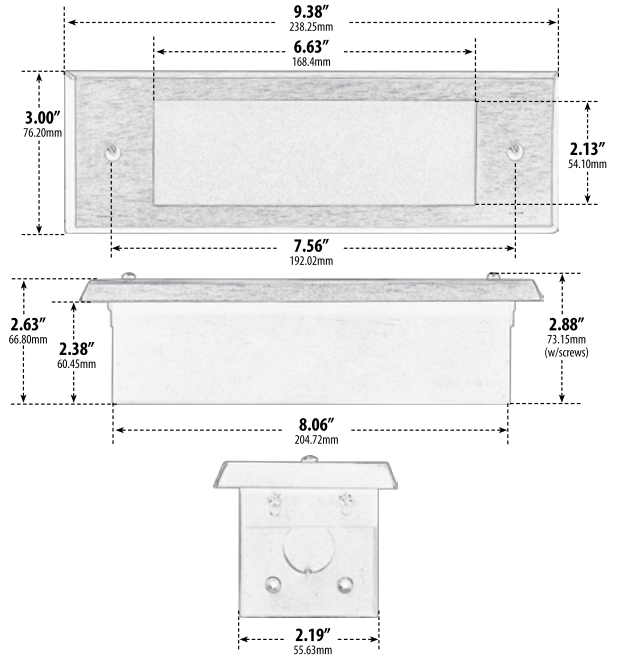

## RECESSED OPEN FACE BRICK, STEP AND WALL LIGHT

**LV614-B**

**LV614-W**

**LV614-VG**

**LV614-CP**

**LV614-ABS**

**LV614-ABZ**

- ▶ **Faceplate Material:** See below
- ▶ **Housing Material:** Brass
- ▶ **Lens:** Frosted, Heat Resistant, Tempered Glass
- ▶ **Lamp:** Single Contact Bayonet Base (2 x 21W Maximum) **LED Available in 30K or 64K**

MODEL NUMBER	LAMP TYPE	ILLUMINANT TYPE	WATTS (W)	VOLTS (V)	LAMP(S) INCLUDED?
LV614	93/1156	INCANDESCENT	2 x 21	12	YES
LV-LED614	BAY-LED	LED	2 x 3.2	12	YES

- ▶ **Available Finish (Aluminum):** Black, White, Verde Green
- ▶ **Available Finish (Brass):** Antique Brass, Antique Bronze
- ▶ **Available Finish (Copper):** Copper
- ▶ **Recessed Mount:** (Concrete)
- ▶ **Connector Available:** P-CN01 (sold separately)
- ▶ **Replacement Cover Plate:** P-CVR-LV614 (sold separately)
- ▶ **ETL Approved**

Overall Dimensions:  
3.00"H x 9.38"W x 2.63"D

Weight: 1.40 lbs  
Approximate Wire Length: 18"  
Box Dimensions: 4.88"H x 9.75"W x 3.13"D  
Lamp Included

**DABMAR**  
LIGHTING

DABMAR LIGHTING INCORPORATED