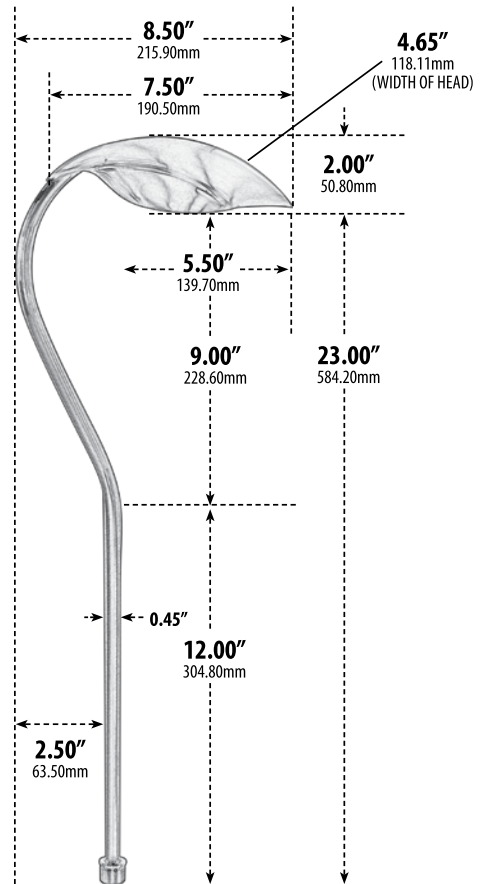

LV64

PATH, WALKWAY AND AREA LIGHT

- ▶ **Material:** Brass
- ▶ **Lens:** No Lens, Open Lamp
- ▶ **Lamp:** 93/1156 Single Contact Bayonet (21W Maximum) Available in 30K or 64K (LED)

MODEL NUMBER	LAMP TYPE	ILLUMINANT TYPE	WATTS (W)	VOLTS (V)	LAMP(S) INCLUDED?
LV64	93/1156	INCANDESCENT	21	12	YES
LV-LED64	BAYONET LED	LED	21	12	YES

Pre-wired with UL Listed Direct Burial Wire/Cable

- ▶ **1/2" NPT**
- ▶ **Ground Spike Included for Installation**
- ▶ **Connector Available:** P-CN01 (sold separately)
- ▶ **Available Finish:** Brass, Weathered Brass
- ▶ **ETL Approved**

Overall Dimensions:
23.00"H x 4.65"W x 8.50"D

Maximum Height: 23.00"
Width: 4.65"
Maximum Depth: 8.50"

Weight: 1.2 lbs
Approximate Wire Length: 24"
Box Dimensions:
24.50"H x 8.75"W x 5.50"D

DABMAR
LIGHTING