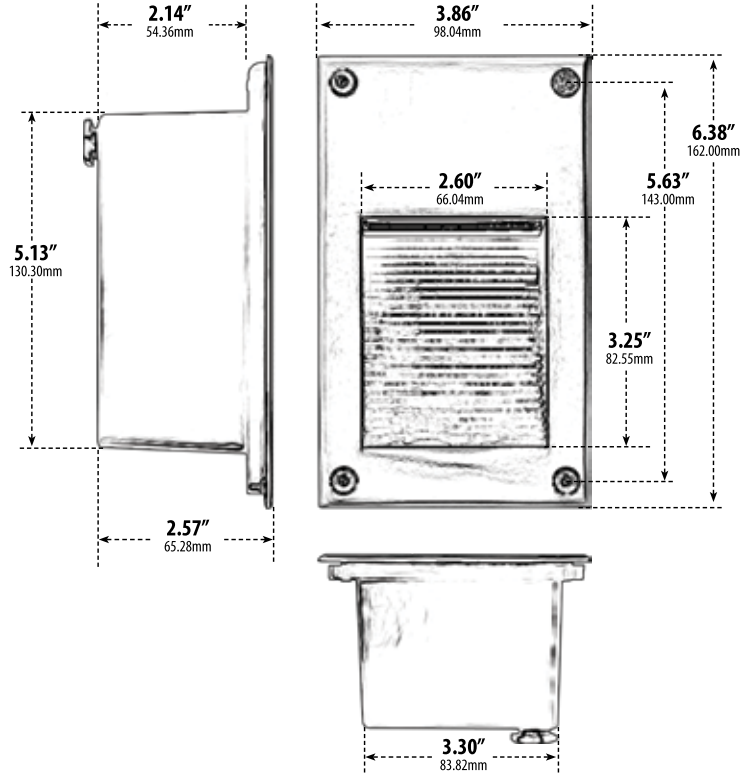

LV670

SURFACE MOUNT BRICK, STEP AND WALL LIGHT

- ▶ **Material:** Powder Coated Cast Aluminum
- ▶ **Lens:** Clear, Heat Resistant, Tempered Glass
- ▶ **Lamp:** JC Bi-Pin Base (35W Maximum) **LED Available in 30K or 64K**

MODEL NUMBER	LAMP TYPE	ILLUMINANT TYPE	WATTS (W)	VOLTS (V)	LAMP(S) INCLUDED?
LV670	JC	HALOGEN	20	12	YES
LV-LED670	LED BOARD	12 LEDs	1.5	12	YES

- ▶ **Available Color:** Black, White, Verde Green
- ▶ **Recessed Mount:** (Concrete)
- ▶ **Connector Available:** P-CN01 (sold separately)
- ▶ **Replacement Cover Plate:** P-CVR-LV670 (sold separately)
- ▶ **ETL Approved**

Overall Dimensions:
6.44"H x 3.88"W x 2.56"D

Weight: 1.0 lbs
Box Dimensions: 3.88"H x 6.44"W x 2.56"D
Lamp Included

DABMAR
LIGHTING

DABMAR LIGHTING INCORPORATED

320 Graves Ave . Oxnard, CA 93030 . 805.604.9090 . f: 805.604.9050 . www.dabmar.com
4693 19th Street Ct E . Bradenton, FL 34203