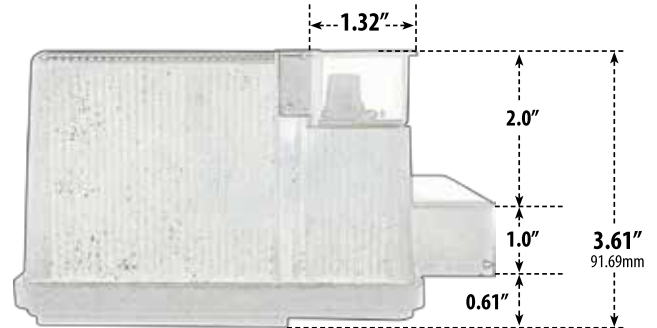

LVT150

LOW VOLTAGE TRANSFORMER

- ▶ **Material:** Plastic (Noryl)
- ▶ **Manual Photo Cell and Timer**
- ▶ **Wattage:** 150W
- ▶ **Primary Voltage:** 120V
- ▶ **Secondary Voltage:** 12V
- ▶ **Terminals:** One Tap (1 x 150W)
- ▶ **Wiring:** 6FT. Power Cord Included
- ▶ **Suitable Only for Outdoor Use**
- ▶ **Available Color:** Black
- ▶ **UL Listed**

Overall Dimensions:
6.38"H x 3.75"W x 3.61"D

Weight: 6.6 lbs
Approximate Wire Length: 72"
Box Dimensions: 4.00"H x 7.00"W x 5.75"D

DABMAR
LIGHTING

DABMAR LIGHTING INCORPORATED

320 Graves Ave . Oxnard, CA 93030 . 805.604.9090 . f: 805.604.9050 . www.dabmar.com
4693 19th Street Ct E . Bradenton, FL 34203