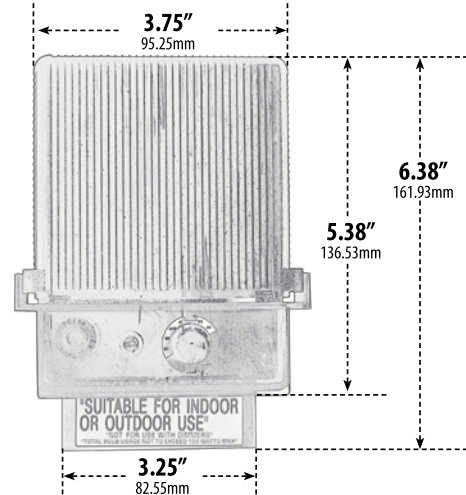

LVT150

LOW VOLTAGE TRANSFORMER

- ▶ **Material:** Plastic (Noryl)
- ▶ **Manual Photo Cell and Timer**
- ▶ **Wattage:** 150W
- ▶ **Primary Voltage:** 120V
- ▶ **Secondary Voltage:** 12V
- ▶ **Terminals:** One Tap (1 x 150W)
- ▶ **Wiring:** 6FT. Power Cord Included
- ▶ **Suitable Only for Outdoor Use**
- ▶ **Available Color:** Black
- ▶ **UL Listed**

Overall Dimensions:
6.38"H x 3.75"W x 3.61"D

Weight: 6.6 lbs
Approximate Wire Length: 72"
Box Dimensions: 4.00"H x 7.00"W x 5.75"D

DABMAR
LIGHTING

DABMAR LIGHTING INCORPORATED

320 Graves Ave . Oxnard, CA 93030 . 805.604.9090 . f: 805.604.9050 . www.dabmar.com
4693 19th Street Ct E . Bradenton, FL 34203