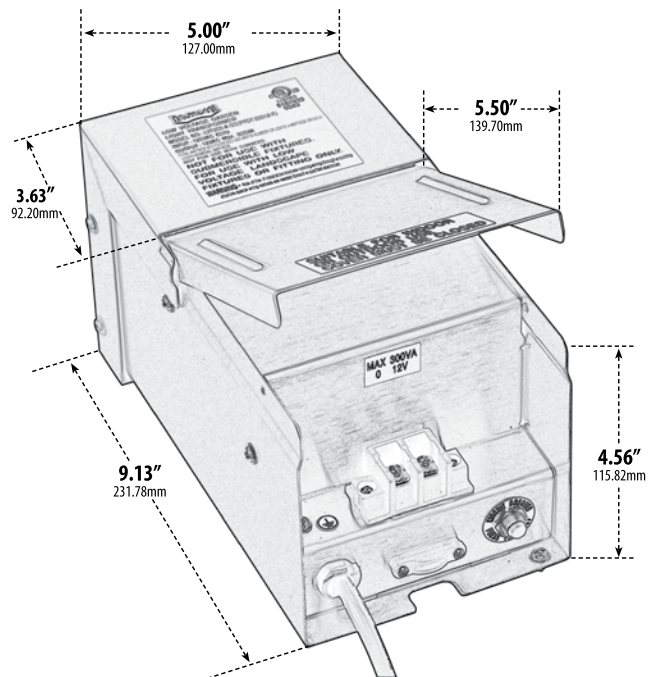

# LVT300-A-SS

## LOW VOLTAGE TRANSFORMER

- ▶ **Material:** Stainless Steel
- ▶ **No Photo Cell and No Timer**
- ▶ **Wattage:** 300W
- ▶ **Primary Voltage:** 120V
- ▶ **Secondary Voltage:** 12V
- ▶ **Terminals:** One Tap (1 x 300W)
- ▶ **Wiring:** 6FT. Power Cord Included
- ▶ **Suitable for Indoor and Outdoor Use**
- ▶ **Available Finish:** Polished Stainless Steel
- ▶ **UL Listed**

Overall Dimensions:  
9.13"H x 5.00"W x 4.56"D

Weight: 13.0 lbs  
Approximate Wire Length: 72 "  
Box Dimensions: 7.50"H x 12.25"W x 7.50"D

**DABMAR**  
L I G H T I N G

DABMAR LIGHTING INCORPORATED

320 Graves Ave . Oxnard, CA 93030 . 805.604.9090 . f: 805.604.9050 . www.dabmar.com  
4693 19th Street Ct E . Bradenton, FL 34203