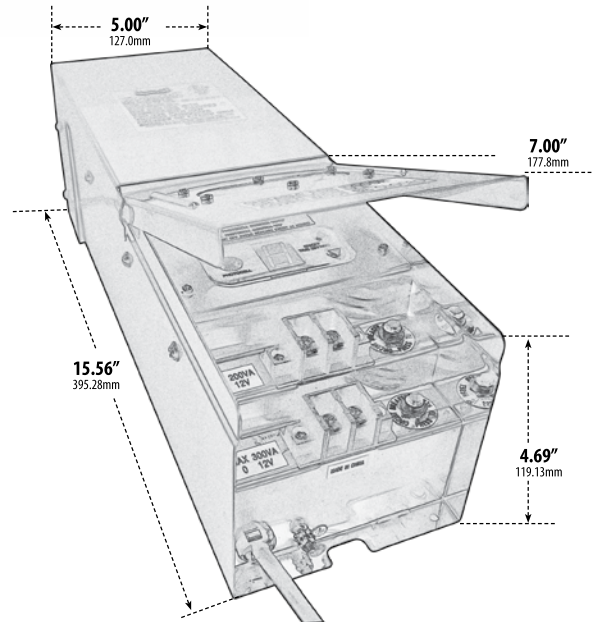

LVT500-SS

LOW VOLTAGE TRANSFORMER

- ▶ **Material:** Stainless Steel
- ▶ **Digital Photo Cell and Timer**
- ▶ **Wattage:** 500W
- ▶ **Primary Voltage:** 120V
- ▶ **Secondary Voltage:** 12V
- ▶ **Terminals:** Two Taps (1 x 200W + 1 x 300W)
- ▶ **Wiring:** 6FT. Power Cord Included
- ▶ **Suitable Only for Outdoor Use**
- ▶ **Available Finish:** Polished Stainless Steel
- ▶ **Digital Timer/Replacement Photocell:** -PH-LVT
- ▶ **UL Listed**

Overall Dimensions:
15.56"H x 5.00"W x 4.69"D

Weight: 24.2 lbs
Approximate Wire Length: 72 "
Box Dimensions: 7.75"H x 18.50"W x 8.00"D

DABMAR
L I G H T I N G

DABMAR LIGHTING INCORPORATED

320 Graves Ave . Oxnard, CA 93030 . 805.604.9090 . f: 805.604.9050 . www.dabmar.com
4693 19th Street Ct E . Bradenton, FL 34203