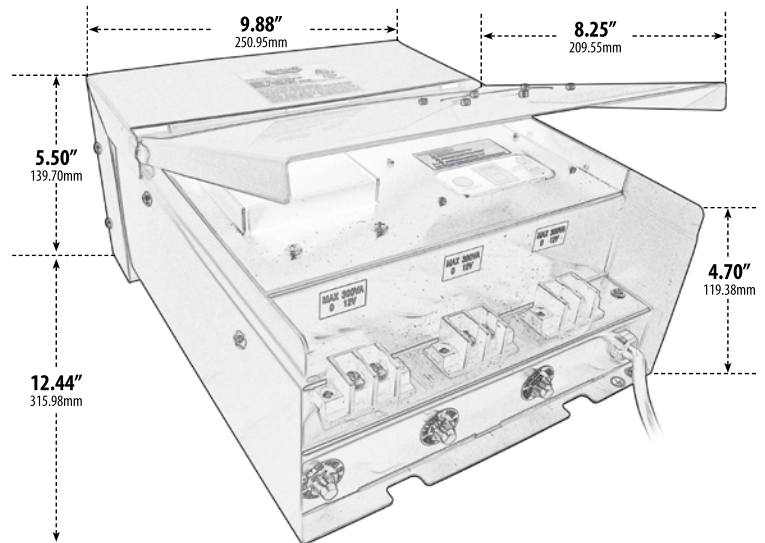

LVT900-SS

LOW VOLTAGE TRANSFORMER

- ▶ **Material:** Stainless Steel
- ▶ **Digital Photo Cell and Timer**
- ▶ **Wattage:** 900W
- ▶ **Primary Voltage:** 120V
- ▶ **Secondary Voltage:** 12V
- ▶ **Terminals:** Three Taps (3 x 300W)
- ▶ **Wiring:** 6FT. Power Cord Included
- ▶ **Suitable Only for Outdoor Use**
- ▶ **Available Finish:** Polished Stainless Steel
- ▶ **Digital Timer/Replacement Photocell:** -PH-LVT
- ▶ **UL Listed**

Overall Dimensions: 12.44"H x 9.88"W x 5.50"D

Weight: 38.4 lbs

Approximate Wire Length: 72"

Box Dimensions: 8.00"H x 15.50"W x 13.00"D

DABMAR
LIGHTING

DABMAR LIGHTING INCORPORATED

320 Graves Ave . Oxnard, CA 93030 . 805.604.9090 . f: 805.604.9050 . www.dabmar.com