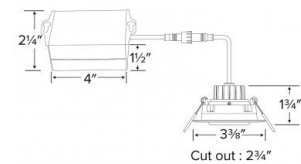

Dimensions

Product Number

Item	Lamp type	Lumens	CCT	Watts	Voltage	Dimming	Finish
ERT318CT5W	LED	600 lm	2700K, 3000K, 3500K, 4000K, 5000K	8W	120V	Triac/ELV	White

Product Number Builder Example: ERT318CT5W

High Lumen Round Panel Light	Color Temp	Finish
ERT318	CT5 2700K - 5000K	W White BZ Bronze B Black