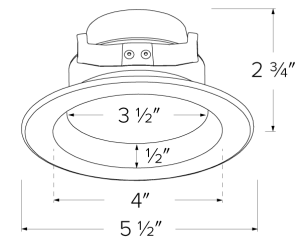

4" 5-CCT Switch LED Reflector Inserts

This unique LED recessed downlight gives you the options you are looking for in one fixture. The manual switch located on the driver allows you to choose between 2700K, 3000K, 3500K, 4000K or 5000K. This is the perfect light for bedrooms, kitchens, closets and generally all living spaces. Our energy saving fixture gives you all of these options at the flip of a switch.

Specifications

Wattage	9W
Lumens	600 lm
Voltage	120V
Color Temp.	2700K, 3000K, 3500K, 4000K, 5000K
Dimmable	Triac/ELV
Lamp Type	LED
CRI	90+
Wet Location	Listed

Dimensions

Technical Details

Optics: Soft white lens provides smooth lumen distribution