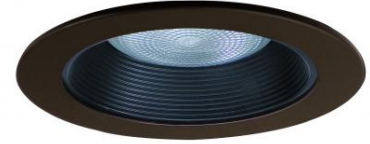

# 4" Phenolic Step Baffle Trim

## Features

- Phenolic Step, Metal Ring.
- Lamp: 32W MAX CFL (PL-T) or 50W MAX PAR20 or R20.
- O.D.: 4 3/4".

### Construction:

- Meticulously manufactured trim with a powder coated or anodized finish.
- Baffle helps reduce glare.

**Installation:** Clips securely mount trim into the housing and keeps ring flush with ceiling.