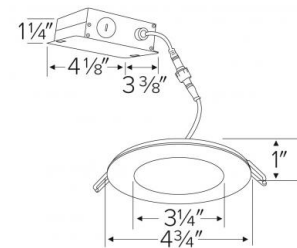

Dimensions

Product Number

Item	Lamp type	Lumens	CCT	Watts	Voltage	Dimming	Finish
ERT411CT5W	LED	500 lm	2700K, 3000K, 3500K, 4000K, 5000K	9W	120V	Triac/ELV	White

Product Number Builder Example: ERT41130N

4" Round Slim Panel 500 lm

Color Temp.

Finish