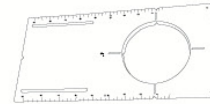

BZ Bronze

N Nickel

Compatible Products

For use with 4" Elm™ System Slim Panels

4" Elm™ New Construction Frames

Frame with Hanger Bars
New Construction

CAT NO.	SPECIFICATIONS
E4LF1 (4" Round)	8 1/2" L x 6" W x 4 1/4" Opening

Round Mounting Plate
New Construction

CAT NO.	SPECIFICATIONS
EMP4 (4" Round)	13 1/4" L x 6 1/4" W x 4 3/8" Opening

Universal Frame for 2", 4" and 6" Downlights
New Construction

CAT NO.	SPECIFICATIONS
E246LF1	12 1/8" L x 7 5/8" W