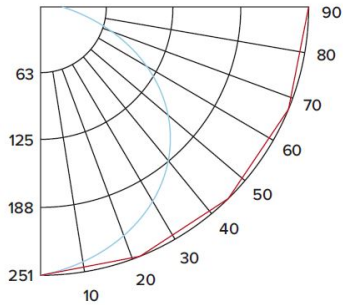

CANDLE POWER SUMMARY

Degrees Vertical	0°
0	198
5	197
15	191
25	178
35	159
45	134
55	106
65	75
75	43
85	14
90	2.35

ILLUMINANCE AT A DISTANCE

Distance to Target Plane	Footcandles Beam Center	Beam Diameter
4'	12.4	11.5'
6'	5.49	17.3'
8'	3.09	23.1'
10'	1.98	28.8'

ZONAL LUMEN SUMMARY

Zone	Lumens	% Luminaire
0-30°	152.42	27.40
0-40°	248.70	44.70
0-60°	437.00	78.60
0-90°	555.39	99.90

LED High Lumen Round Panel Light

Multiplier: 4000K (x 1.04)

PHOTOMETRIC REPORT

Product #: ERT41230W
 Wattage/Lumens: 11.8W/ 708 Lm
 Luminaire LPW: 60 Lm/W

CANDLE POWER SUMMARY

Degrees Vertical	0°
0	250
5	250
15	242
25	225
35	200
45	169
55	133
65	94
75	56
85	19
90	2.78

ILLUMINANCE AT A DISTANCE

Distance to Target Plane	Footcandles Beam Center	Beam Diameter
4'	15.6	11.5'
6'	6.95	17.3'
8'	3.91	23.0'
10'	2.50	28.8'