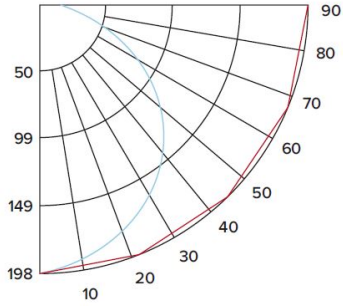

CANDLE POWER SUMMARY

Degrees Vertical	0°
0	198
5	197
15	191
25	178
35	159
45	134
55	106
65	75
75	43
85	14
90	2.35

ILLUMINANCE AT A DISTANCE

Distance to Target Plane	Footcandles Beam Center	Beam Diameter
4'	12.4	11.5'
6'	5.49	17.3'
8'	3.09	23.1'
10'	1.98	28.8'