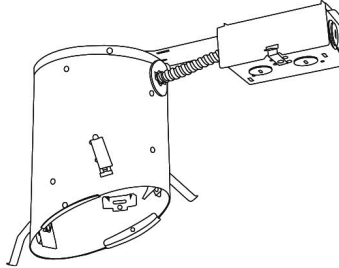

Features

- Baffle with Gimbal.
- Lamp: 75W MAX. PAR30 or LED.
- O.D.: 7 1/4".

Technical Details

Construction:

- Meticulously manufactured trim with a powder coated or anodized finish.
- Baffle helps reduce glare.

Installation: Clips securely mount trim into the housing and keeps ring flush with ceiling.

Compatible Housing: Compatible with EL518ICA & EL518RICA.

Lamp: Compatible with Medium base (E26) PAR type.

Options

White

Black

Bronze

Product Number

Item	Finish
EL560W	White

Product Number Builder Example: EL560B

5" Baffle with Gimbal	Finish
EL560	
B Black BZ Bronze W White	

Product Custom Image

Compatible Products

For use with **5" Sloped Trims**

5" E26 Base Sloped Ceiling IC Housings

5" E26 Medium Base Sloped Housing
New Construction

5" E26 Medium Base Sloped Housing
Remodel

CAT NO.	SPECIFICATIONS
EL518ICA	75W Max.