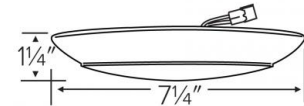

Specifications

Wattage	13W
Lumens	900 lm
Voltage	120V
Color Temp.	3000K
Dimmable	Triac/ELV
Lamp Type	LED
CRI	90+
Wet Location	Listed

Options

Bronze

Nickel

White

Dimensions

Product Number