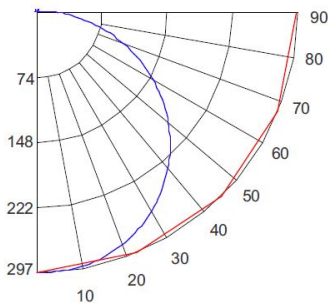

Specifications

Wattage	13W
Lumens	900 lm
Voltage	120V
Color Temp.	3000K
Dimmable	Triac/ELV
Lamp Type	LED
CRI	90+
Wet Location	Listed

Options

Bronze

Nickel

White

Dimensions

Product Number

CANDLE POWER SUMMARY

Degrees Vertical	0°
0	296
5	296
15	289
25	272
35	247
45	214
55	174
65	128
75	81
85	39
90	23

ILLUMINANCE AT A DISTANCE

Distance to Target Plane	Footcandles Beam Center	Beam Diameter
4'	18.5	12.9'
6'	8.23	19.4'
8'	4.63	25.8'
10'	2.96	32.3'