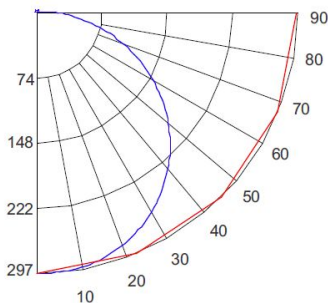

Specifications

Wattage	13W
Lumens	900 lm
Voltage	120V
Color Temp.	3000K
Dimmable	Triac/ELV
Lamp Type	LED
CRI	90+
Wet Location	Listed

Options

Bronze

Nickel

White

Dimensions

Product Number

CANDLE POWER SUMMARY

Degrees Vertical	0°
0	296
5	296
15	289
25	272
35	247
45	214
55	174
65	128
75	81
85	39
90	23

ILLUMINANCE AT A DISTANCE

Distance to Target Plane	Footcandles Beam Center	Beam Diameter
4'	18.5	12.9'
6'	8.23	19.4'
8'	4.63	25.8'
10'	2.96	32.3'