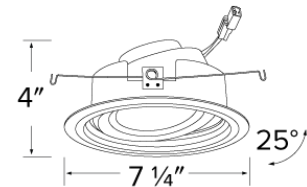

Dimensions

Product Number

Item	Lamp type	Lumens	CCT	Watts	Voltage	Dimming	Finish
EL47627B	LED	1200 lm	2700K	18W	120V	Triac/ELV	Black w/White Ring

Product Number Builder Example: EL47627BZ

ELCO 6" LED Insert	Color Temp.	Finish
EL476	27 2700K 30 3000K	W All White B Black w/White Ring BZ All Bronze