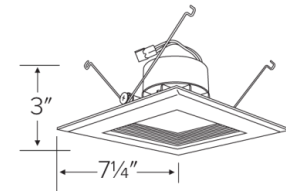

Dimensions

Technical Details

Optics: Frosted polycarbonate lens diffuses light evenly throughout while reducing glare with LED Array technology.

Construction: For use in IC and non-IC housings. Diecast construction for lasting quality and greater heat dissipation. High quality powder coat finish preventing rust and paint cracking.

Installation: Includes PSA30 medium base adapter for retrofitting existing housings. Quick connect for use with ELCO housings EL770ICA, EL770RICA, EL76FICA, EL760ICA, EL760RICA. PSA30 (Medium Base Socket adapter) allows for use with EL99ICA, EL99RICA, EL99FICA, EL99A, EL99RA. PSA31 (GU10 Socket Adapter, not included) allows for use with EL49ICA, EL49A, EL49RA. PSA35 (GU24 Socket Adapter, not included) allows for use with EL99ICA-G24, EL99RICA-G24. Can be used in IC and non-IC housings.

Electrical: Driver connects to 120V power supply. High Efficiency driver with a power factor > 0.9. Start time of less than .75 seconds.

LED Technology:

- Extremely accurate color rendering with 93+ CRI.
- Lumen Maintenance of 50,000 hours L70 Life based on LM80 standardized test results.
- Superior Thermal Management by utilizing integral heat sink.
- Instant On to Full Brightness.
- No LED pixelation.

Dimmability: Works with 120V Triac and ELV type dimmers . Dims down to 10%. For full list of dimmers refer to the Dimmer Compatibility List.

Listings:

- UL Listed for Wet Location.
- RoHS Compliant.
- Energy Star Certified.
- Title 24 JA8-2019 Compliant.

Warranty: ELCO Products are built to last with a 5-year Limited Warranty.

Product Number

Item	Lamp type	Lumens	CCT	Watts	Voltage	Dimming	Finish
EL661CT5W	LED	1300 lm	2700K, 3000K, 3500K, 4000K, 5000K	16W	120V	Triac/ELV	White