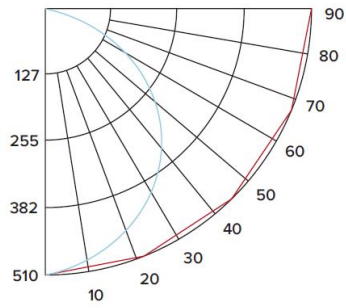

CANDLE POWER SUMMARY

Degrees Vertical	Candle Power
0°	508
5°	505
15°	483
25°	440
35°	373
45°	293
55°	199
65°	94
75°	24
85°	4
90°	0

ILLUMINANCE AT A DISTANCE

Distance to Target Plane	Footcandles Beam Center	Beam Diameter
4'	31.8	9.3'
6'	14.1	14.0'
8'	7.94	18.6'
10'	5.08	23.3'