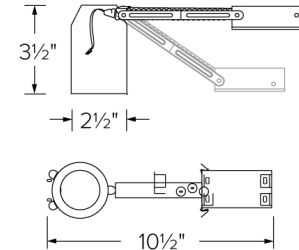

## Features

- Single Wall IC.
- Triac/ELV/0-10V (120/277V), Triac/ELV (120V).
- Height allows for use in 2x4 construction.
- Flexi-joint allows for easy installation and solid support.
- Driver included on housing.
- CA Title 24 compliant (JA8-2016-E).
- LED Light Engine sold separately.
- U.S. Patent 10,281,131.

## Dimensions