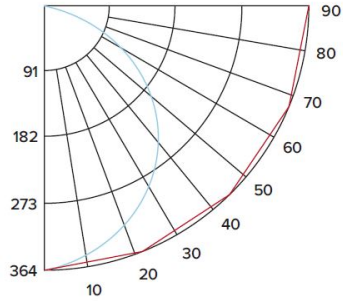

Fire Enclosure

CAT NO.	SPECIFICATIONS
FIREENCL	20 3/8" L x 14 3/8" W
FIREENCL-S	Shallow, 16" L x 14 3/8" W

Mica Fire Tape

CAT NO.	SPECIFICATIONS
FIRETAPE	3/4" W x 16' L

LED Adjustable Pull Down Insert

Multiplier: 2700K (x 0.96)

PHOTOMETRIC REPORT

Product #: EL39730
 Wattage/Lumens: 10.8W/ 851Lm
 Luminaire LPW: 79 Lm/W

CANDLE POWER SUMMARY

Degrees Vertical	0°
0	364
5	362
15	346
25	313
35	266
45	209
55	149
65	92
75	40
85	5.98
90	0.28