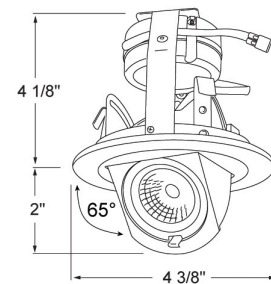

Dimensions

Product Numbers

Item	Lamp type	Lumens	CCT	Watts	Voltage	Dimming	Beam Angle	Finish
EL39730B	LED	840 lm	3000K	10.8W	120V	Triac/ELV	36°	Black
EL39727BZ	LED	800 lm	2700K	10.8W	120V	Triac/ELV	36°	Bronze
EL39730BZ	LED	840 lm	3000K	10.8W	120V	Triac/ELV	36°	Bronze
EL39727N	LED	800 lm	2700K	10.8W	120V	Triac/ELV	36°	Nickel
EL39730N	LED	840 lm	3000K	10.8W	120V	Triac/ELV	36°	Nickel
EL39727W	LED	800 lm	2700K	10.8W	120V	Triac/ELV	36°	White
EL39730W	LED	840 lm	3000K	10.8W	120V	Triac/ELV	36°	White