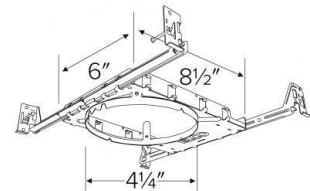

New Construction Frames with Hanger Bars

Features

- New Construction Frames with Captive Hanger Bars for LED Ultra Slim Panel Lights.
- 2", 4", 6" or 8" Round Frames.

E2LF1

E4LF1

E6LF1

E8LF1

Product Numbers

Item	Description
E2LF1	2" Round Frame
E4LF1	4" Round Frame
E6LF1	6" Round Frame
E8LF1	8" Round Frame