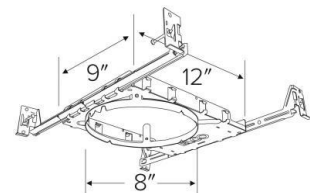

New Construction Frames with Hanger Bars

Features

- New Construction Frames with Captive Hanger Bars for LED Ultra Slim Panel Lights.
- 2", 4", 6" or 8" Round Frames.

E2LF1

E4LF1

E6LF1

E8LF1

Product Numbers

Item	Description
E2LF1	2" Round Frame
E4LF1	4" Round Frame
E6LF1	6" Round Frame
E8LF1	8" Round Frame