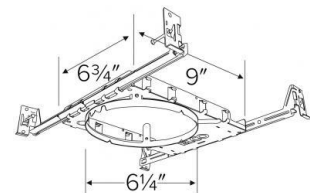

New Construction Frames with Hanger Bars

Features

- New Construction Frames with Captive Hanger Bars for LED Ultra Slim Panel Lights.
- 2", 4", 6" or 8" Round Frames.

E2LF1

E4LF1

E6LF1

E8LF1

Product Numbers

Item	Description
E2LF1	2" Round Frame
E4LF1	4" Round Frame
E6LF1	6" Round Frame
E8LF1	8" Round Frame