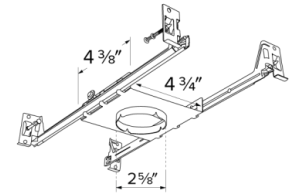

New Construction Frames with Hanger Bars

Features

- New Construction Frames with Captive Hanger Bars for LED Ultra Slim Panel Lights.
- 2", 4", 6" or 8" Round Frames.

E2LF1

E4LF1

E6LF1

E8LF1

Product Numbers

Item	Description
E2LF1	2" Round Frame
E4LF1	4" Round Frame
E6LF1	6" Round Frame
E8LF1	8" Round Frame