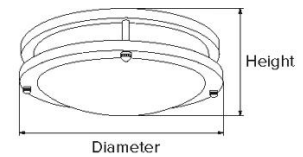

## Features

- White polycarbonate lens.
- Contemporary double ring design.
- Fully assembled and easy to install.
- Suitable for qualified hard wire installation into a standard 4x4 junction box.
- UL listed for damp location.
- ENERGY STAR. CA Title 24 compliant (JA8-2016).

## Size Chart

Size	Diameter	Height
10"	9 <sup>7</sup> / <sub>8</sub> "	2 <sup>3</sup> / <sub>4</sub> "
12"	12 <sup>1</sup> / <sub>8</sub> "	3 <sup>3</sup> / <sub>8</sub> "
14"	14 <sup>1</sup> / <sub>8</sub> "	3 <sup>3</sup> / <sub>4</sub> "
16"	16 <sup>1</sup> / <sub>8</sub> "	4 <sup>3</sup> / <sub>8</sub> "
18"	18 <sup>1</sup> / <sub>8</sub> "	4 <sup>3</sup> / <sub>4</sub> "