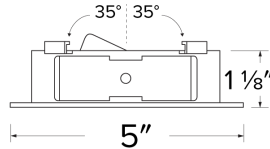

Technical Details

Construction: Diecast aluminum with a powder coated finish.

Installation: Twist-lock design allows for easy mounting onto the Koto™ LED Module. Clips securely mount trim into the housing and keeps ring flush with ceiling.

Lamp: Koto™ LED Module.