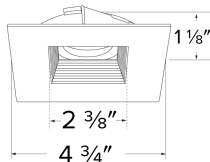

Technical Details

Construction: Diecast aluminum with a powder coated finish.

Installation: Twist-lock design allows for easy mounting onto the Koto™ LED Module. Clips securely mount trim into the housing and keeps ring flush with ceiling.

Lamp: Koto™ LED Module.