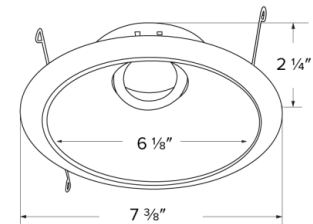

Dimensions

Side View

Product Number

Item	Finish
ELK629WW	All White

Product Number Builder Example: ELK629WW

Flexa™ 6" Adjustable Round Reflector	Reflector Finish	Ring Finish
ELK629		
W White B Black BZ Bronze C Chrome H Haze		W White BZ Bronze B Black