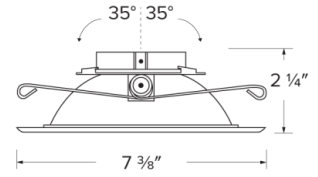

Product Number

Item	Finish
ELK629WW	All White

Product Number Builder Example: ELK629WW

Flexa™ 6" Adjustable Round Reflector	Reflector Finish	Ring Finish
ELK629		
W White B Black BZ Bronze C Chrome H Haze		W White BZ Bronze B Black