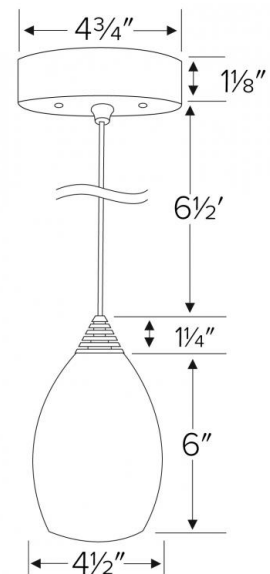

LED Becket™ Glass Pendants

Features

- LED Becket™ Glass Pendant.
- Includes Nickel Flat Canopy with Driver.
- 6 ½ ft. metal finish cable.
- ETL Listed.

Specifications

| | |
|----------------------|--------|
| Wattage | 5W |
| Lumens | 300 lm |
| Voltage | 120V |
| Color Temp. | 3000K |
| Lamp Type | LED |
| Damp Location | Listed |

Options

Athena

Autumn

Frost

Mars

Dimensions

Product Number

| Item | Lamp type | Lumens | CCT | Watts | Voltage | Finish |
|------------------|-----------|--------|-------|-------|---------|--------|
| EDL62N-MA | LED | 300 lm | 3000K | 5W | 120V | Mars |