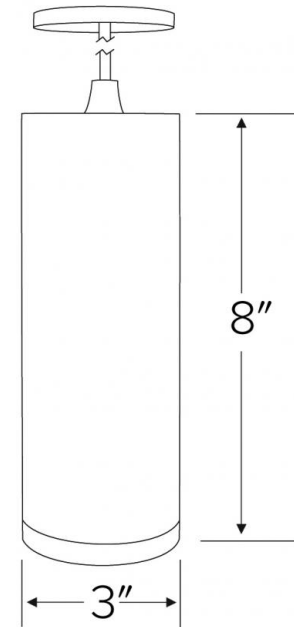

LED Diecast Aluminum Pendant

Features

- 3" x 8" Pendant.
- Diecast aluminum housing.
- Standard 38° lens included, EP722C - 15°, EP723C - 25° available.
- Dimmable.
- Canopy included.
- 3/8" OD steel stem (sold separately).
- Snoot available (sold separately).

Specifications

Wattage	18W
Lumens	1490 lm
Voltage	120V
Color Temp.	3000K
Dimmable	Triac
Lamp Type	LED
Beam Angle	38°
Damp Location	Listed

Options

White

Black

Optional Snoot

Dimensions

Product Number

Item	Lamp type	Lumens	CCT	Watts	Voltage	Dimming	Beam Angle	Finish
EDL8130B	LED	1490 lm	3000K	18W	120V	Triac	38°	Black

Product Number Builder

Example: **EDL8130W**

ELCO 3" x 8" Pendant

EDL

Size

81 3 x 8

Color Temp