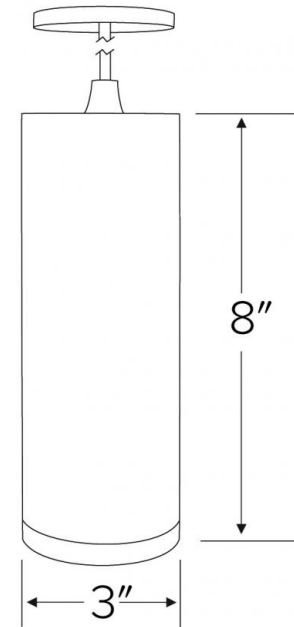

LED Diecast Aluminum Pendant

Features

- 3" x 8" Pendant.
- Diecast aluminum housing.
- Standard 38° lens included, EP722C - 15°, EP723C - 25° available.
- Dimmable.
- Canopy included.
- 3/8" OD steel stem (sold separately).
- Snoot available (sold separately).

Specifications

Wattage	18W
Lumens	1490 lm
Voltage	120V
Color Temp.	3000K
Dimmable	Triac
Lamp Type	LED
Beam Angle	38°
Damp Location	Listed

Options

White

Black

Optional Snoot

Dimensions

Product Number

Item	Lamp type	Lumens	CCT	Watts	Voltage	Dimming	Beam Angle	Finish
EDL8130W	LED	1490 lm	3000K	18W	120V	Triac	38°	White

Product Number Builder

Example: **EDL8130W**

ELCO 3" x 8" Pendant

EDL

Size

81 3 x 8

Color Temp