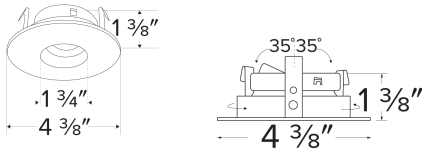

Technical Details

Construction: Diecast aluminum with a powder coated finish.

Installation: Twist-lock design allows for easy mounting onto the Koto™ LED Module.

Lamp: Koto™ LED Module only.