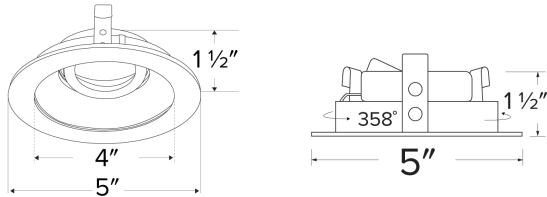

Technical Details

Construction: Diecast aluminum with a powder coated finish.

Installation: Twist-lock design allows for easy mounting onto the Koto™ LED Module.

Lamp: Koto™ LED Module.