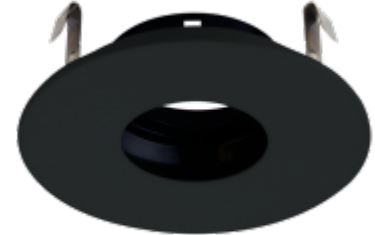

Pex™ 4" Round Adjustable Pinhole

Pex™ Precision die-cast adjustable trims with twist-&-lock system for easy Koto™ Module installation

Features

- 35° tilt (for EL485ICA), 25° tilt (for EL490 Series).
- 2" Pinhole. 5" O.D.
- Convenient twist-lock design for easy installation.
- Lamp: Koto™ LED Module.

Technical Details

Construction: Diecast aluminum with a powder coated finish.

Installation: Twist-lock design allows for easy mounting onto the Koto™ LED Module.

Lamp: Koto™ LED Module.

Dimensions:

Options

Item	Finish
ELK4127BB	All Black

Product Number Builder Example: ELK4127W

Pex™ 4" Adjustable Pinhole	Finish
ELK4127	

- W** All White
- B** Black Ref. w/ White Ring
- BZ** All Bronze

- BB** All Black
- N** Black Ref. w/ Nickel Ring
- CP** Black Ref. w/ Copper Ring
- H** Haze/White Ring