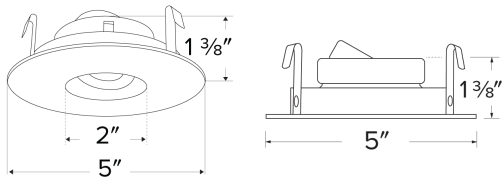

Technical Details

Construction: Diecast aluminum with a powder coated finish.

Installation: Twist-lock design allows for easy mounting onto the Koto™ LED Module.

Lamp: Koto™ LED Module.