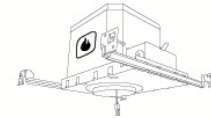

2-Hour Fire Rated 4" ICA Housing
New Construction

CAT NO.	SPECIFICATIONS
EL48FICA	7 1/2" Height - Sound Rated