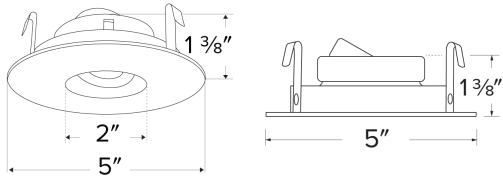

Technical Details

Construction: Diecast aluminum with a powder coated finish.

Installation: Twist-lock design allows for easy mounting onto the Koto™ LED Module.

Lamp: Koto™ LED Module.