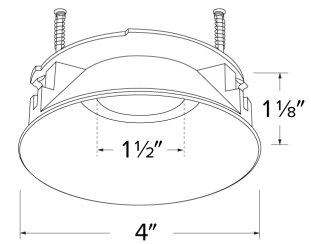

Pex™ 4" Round Trimless Smooth Reflector Trim

Pex™ Precision die-cast trims with Twist-&-Lock system for easy tool-free installation

Features

- 4" Trimless Smooth Reflector (ELK408)
- 4" Trimless Spackle Frame (EL4SFR)
- Fixed Downlight (non-adjustable)
- Convenient twist-lock design for easy installation.
- Lamp: Koto™ LED Module.

Technical Details

Installation: Twist-lock design allows for easy mounting onto the Koto™ LED Module.

Lamp: Koto™ LED Module.

Options

ELK408W - White Ref

ELK408H - Haze Ref

ELK408B - Black Ref

ELK408BZ - Bronze Ref

EL4SFR - Spackle Frame

Dimensions

Product Number

Item	Description	Finish
ELK408H	4" Round Trimless Reflector	Haze