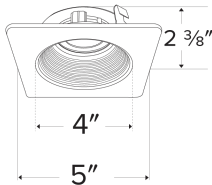

Technical Details

Construction: Diecast aluminum with a powder coated finish.

Installation: Twist-lock design allows for easy mounting onto the Koto™ LED Module.

Lamp: Koto™ LED Module.