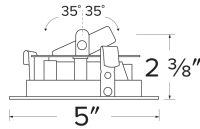

Technical Details

Construction: Diecast aluminum with a powder coated finish.

Installation: Twist-lock design allows for easy mounting onto the Koto™ LED Module.

Lamp: Koto™ LED Module.

Dimensions: